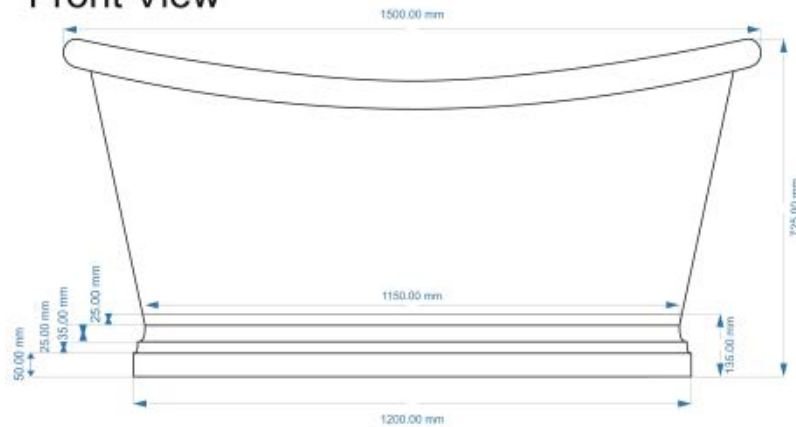

copper

freestanding roll top bath

Create a distinctive statement within your bathroom with this freestanding roll top Copper bath. Manufactured in a traditional hand crafted manner creating gentle undulations and colour variation that make each individual bath unique. The interior is available in either lacquered antique copper or unlacquered polished copper or unlacquered polished nickel. The exterior is available in either lacquered antique copper or unlacquered polished copper. The unlacquered finishes will patina over time or can be polished and waxed to maintain a polished shiny finish.

copper

1500 freestanding roll top bath

Dimensions	1500mm x 725mm x 725mm
Material	copper
Interior finish	unlacquered polished copper, lacquered antique copper, unlacquered polished nickel
Exterior finish	unlacquered polished copper, lacquered antique copper
Tapholes	nth
Overflow	no
Waste	matching unslotted bath waste included
Capacity	185L
Weight	44kg

Front View

Side View

Top View

copper 1700 freestanding roll top bath

Dimensions	1700mm x 725mm x 725mm
Material	copper
Interior finish	unlacquered polished copper, lacquered antique copper, unlacquered polished nickel
Exterior finish	unlacquered polished copper, lacquered antique copper
Tapholes	nth
Overflow	no
Waste	matching unslotted bath waste included
Capacity	190L
Weight	50kg

Front View

Side View

Top View