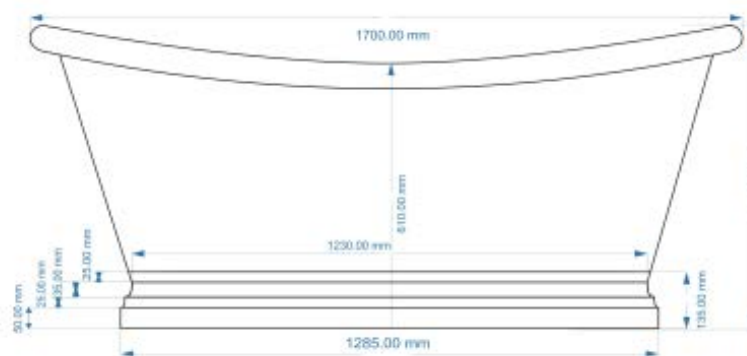

copper

1500 freestanding roll top bath

Dimensions	1500mm x 725mm x 725mm
Material	copper
Interior finish	unlacquered polished copper, lacquered antique copper, unlacquered polished nickel
Exterior finish	unlacquered polished copper, lacquered antique copper
Tapholes	nth
Overflow	no
Waste	matching unslotted bath waste included
Capacity	185L
Weight	44kg

Front View

Side View

Top View

copper 1700 freestanding roll top bath

Dimensions	1700mm x 725mm x 725mm
Material	copper
Interior finish	unlacquered polished copper, lacquered antique copper, unlacquered polished nickel
Exterior finish	unlacquered polished copper, lacquered antique copper
Tapholes	nth
Overflow	no
Waste	matching unslotted bath waste included
Capacity	190L
Weight	50kg

Front View

Side View

Top View