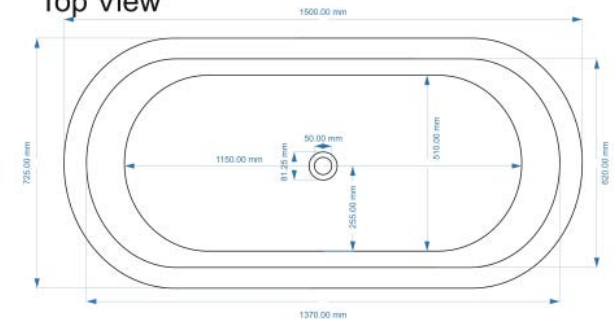

copper

1500 freestanding roll top bath

Dimensions	1500mm x 725mm x 725mm
Material	copper
Interior finish	unlacquered polished copper, lacquered antique copper, unlacquered polished nickel
Exterior finish	unlacquered polished copper, lacquered antique copper
Tapholes	nth
Overflow	no
Waste	matching unslotted bath waste included
Capacity	185L
Weight	44kg

Front View

Side View

Top View

copper 1700 freestanding roll top bath

Dimensions	1700mm x 725mm x 725mm
Material	copper
Interior finish	unlacquered polished copper, lacquered antique copper, unlacquered polished nickel
Exterior finish	unlacquered polished copper, lacquered antique copper
Tapholes	nth
Overflow	no
Waste	matching unslotted bath waste included
Capacity	190L
Weight	50kg

Front View

Side View

Top View