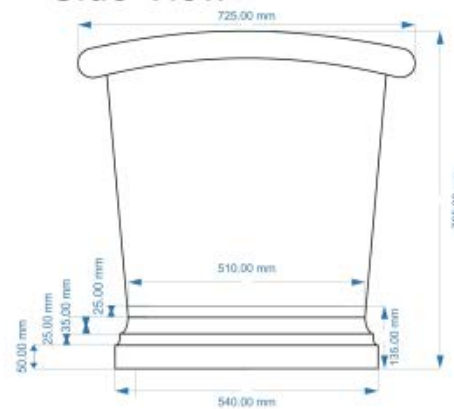

copper

1500 freestanding roll top bath

Dimensions	1500mm x 725mm x 725mm
Material	copper
Interior finish	unlacquered polished copper, lacquered antique copper, unlacquered polished nickel
Exterior finish	unlacquered polished copper, lacquered antique copper
Tapholes	nth
Overflow	no
Waste	matching unslotted bath waste included
Capacity	185L
Weight	44kg

Front View

Side View

Top View

copper 1700 freestanding roll top bath

Dimensions	1700mm x 725mm x 725mm
Material	copper
Interior finish	unlacquered polished copper, lacquered antique copper, unlacquered polished nickel
Exterior finish	unlacquered polished copper, lacquered antique copper
Tapholes	nth
Overflow	no
Waste	matching unslotted bath waste included
Capacity	190L
Weight	50kg

Front View

Side View

Top View