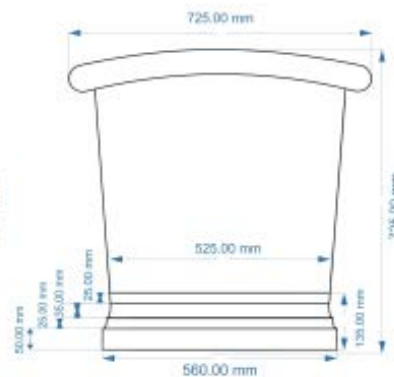

copper

1500 freestanding roll top bath

Dimensions	1500mm x 725mm x 725mm
Material	copper
Interior finish	unlacquered polished copper, lacquered antique copper, unlacquered polished nickel
Exterior finish	unlacquered polished copper, lacquered antique copper
Tapholes	nth
Overflow	no
Waste	matching unslotted bath waste included
Capacity	185L
Weight	44kg

Front View

Side View

Top View

copper 1700 freestanding roll top bath

Dimensions	1700mm x 725mm x 725mm
Material	copper
Interior finish	unlacquered polished copper, lacquered antique copper, unlacquered polished nickel
Exterior finish	unlacquered polished copper, lacquered antique copper
Tapholes	nth
Overflow	no
Waste	matching unslotted bath waste included
Capacity	190L
Weight	50kg

Front View

Side View

Top View