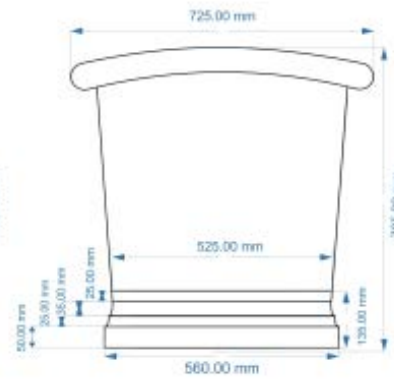

Lacquered antique copper interior with F&B matt black painted exterior

Lacquered antique copper interior with Verdigris effect exterior

copper

1500 freestanding roll top bath with painted exterior

Dimensions	1500mm x 725mm x 725mm
Material	copper
Interior finish	unlacquered polished copper, lacquered antique copper, unlacquered polished nickel
Exterior finish	stiffkey blue, rangwali, matt black, studio green, verdigris effect, other colours upon request
Taholes	nth
Overflow	no
Waste	matching unslotted bath waste available
Capacity	185L
Weight	44kg

copper

1700 freestanding roll top bath with painted exterior

Dimensions	1700mm x 725mm x 725mm
Material	copper
Interior finish	unlacquered polished copper, lacquered antique copper
Exterior colour	stiffkey blue, rangwali, matt black, studio green, verdigris effect, other colours upon request
Taholes	nth
Overflow	no
Waste	matching unslotted bath waste included
Capacity	190L
Weight	50kg

Front View

Side View

Top View