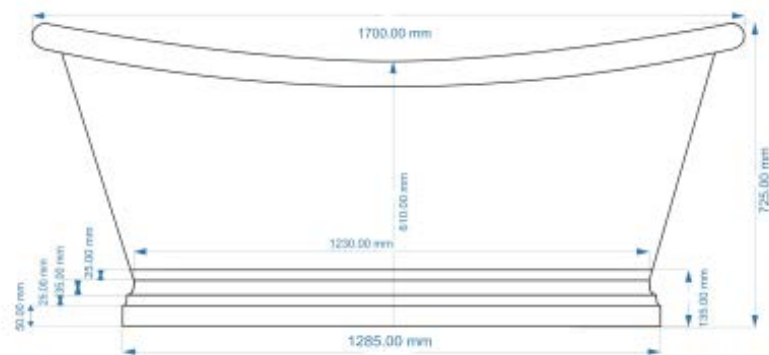

Lacquered antique copper interior with F&B matt black painted exterior

Lacquered antique copper interior with Verdigris effect exterior

copper

1500 freestanding roll top bath with painted exterior

Dimensions	1500mm x 725mm x 725mm
Material	copper
Interior finish	unlacquered polished copper, lacquered antique copper, unlacquered polished nickel
Exterior finish	stiffkey blue, rangwali, matt black, studio green, verdigris effect, other colours upon request
Taholes	nth
Overflow	no
Waste	matching unslotted bath waste available
Capacity	185L
Weight	44kg

copper

1700 freestanding roll top bath with painted exterior

Dimensions	1700mm x 725mm x 725mm
Material	copper
Interior finish	unlacquered polished copper, lacquered antique copper
Exterior colour	stiffkey blue, rangwali, matt black, studio green, verdigris effect, other colours upon request
Taholes	nth
Overflow	no
Waste	matching unslotted bath waste included
Capacity	190L
Weight	50kg

Front View

Side View

Top View