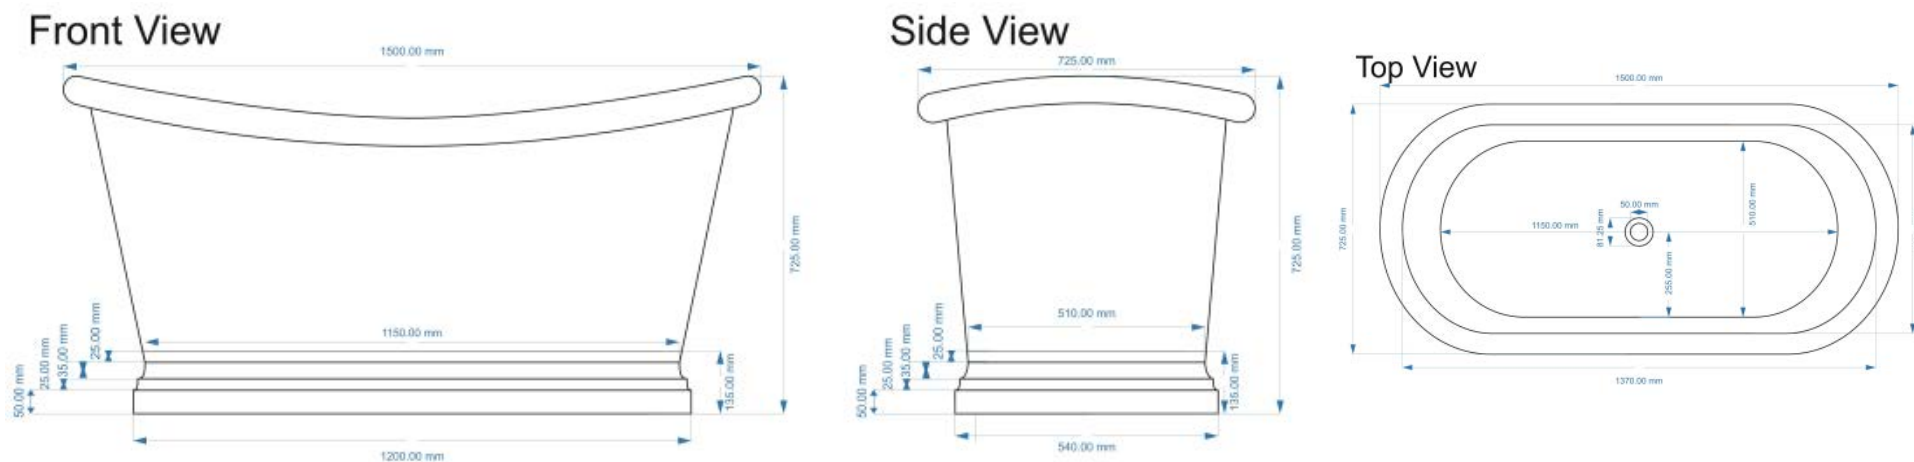

Lacquered antique copper interior with F&B matt black painted exterior

Lacquered antique copper interior with Verdigris effect exterior

copper

1500 freestanding roll top bath with painted exterior

Dimensions	1500mm x 725mm x 725mm
Material	copper
Interior finish	unlacquered polished copper, lacquered antique copper, unlacquered polished nickel
Exterior finish	stiffkey blue, rangwali, matt black, studio green, verdigris effect, other colours upon request
Taholes	nth
Overflow	no
Waste	matching unslotted bath waste available
Capacity	185L
Weight	44kg

copper

1700 freestanding roll top bath with painted exterior

Dimensions	1700mm x 725mm x 725mm
Material	copper
Interior finish	unlacquered polished copper, lacquered antique copper
Exterior colour	stiffkey blue, rangwali, matt black, studio green, verdigris effect, other colours upon request
Taholes	nth
Overflow	no
Waste	matching unslotted bath waste included
Capacity	190L
Weight	50kg

Front View

Side View

Top View