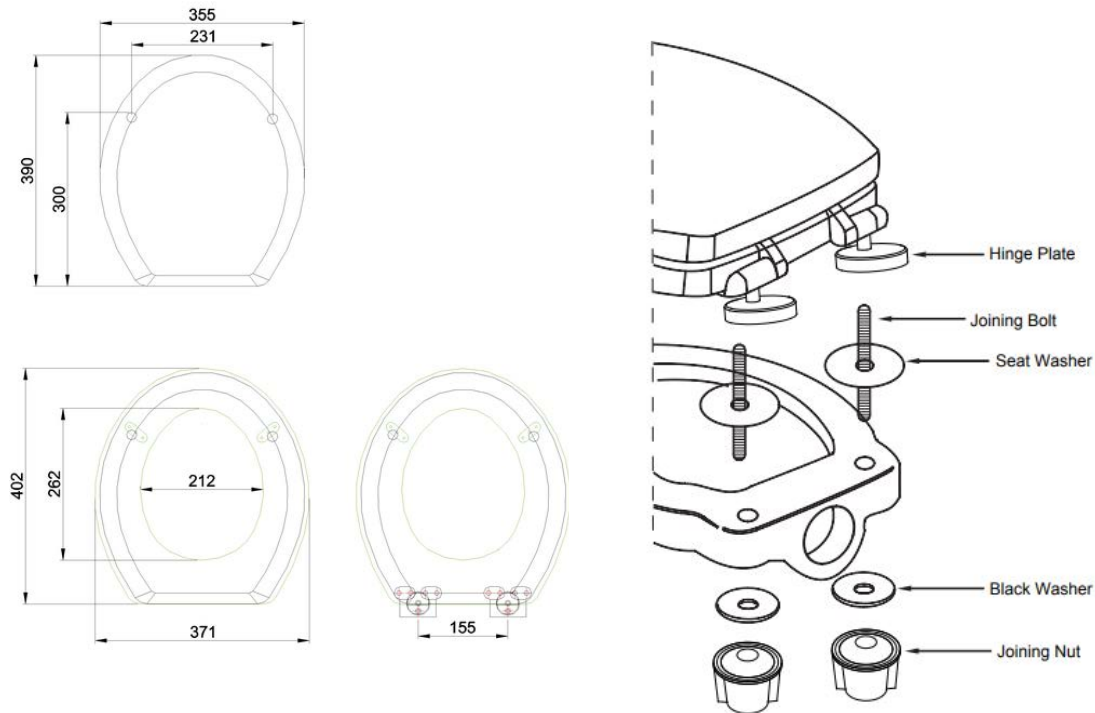

burlington

wc seat with soft close hinges

Wooden toilet seat with soft close hinges suitable for a wide range of toilets.

material	wood
colour	matt black, matt white, golden oak, mahogany
hinge finish	chrome, nickel, inca

INSTALLATION METHOD