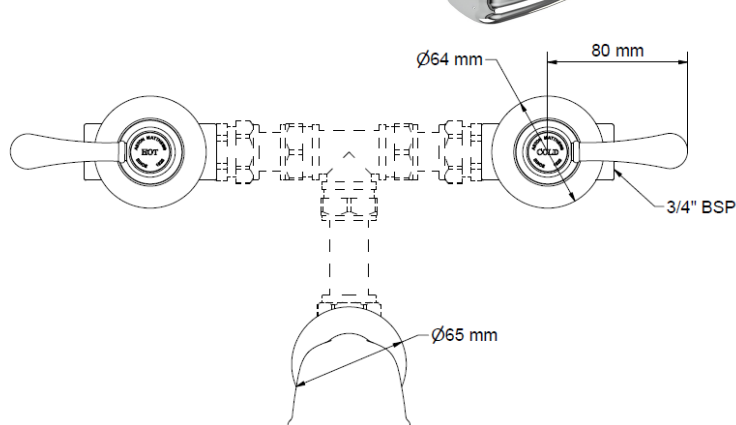

astonian classic lever %

Za Wwall mounted TStH _ j Wd

Our astonian classic range of brassware is designed and made from start to finish in the UK, made from solid brass and available in a wide variety of finishes. With a choice of the classic pinched hUfadS` WdS efk W cross-head or the egTfk detailed lever controls to fit more classic/retro style bathrooms

Material solid brass
 Pressure min 0.5 recommended 1-5 bar
 Finishes chrome, nickel, astonite, polished brass and brushed brass
 Waste not included

Parts List			
ITEM	QTY	PART NUMBER	DESCRIPTION
1	1	2321-AM	Pair 3/4 Wall Valves & Roughs - Lever Handles
2	1	2325	3/4" wall spout