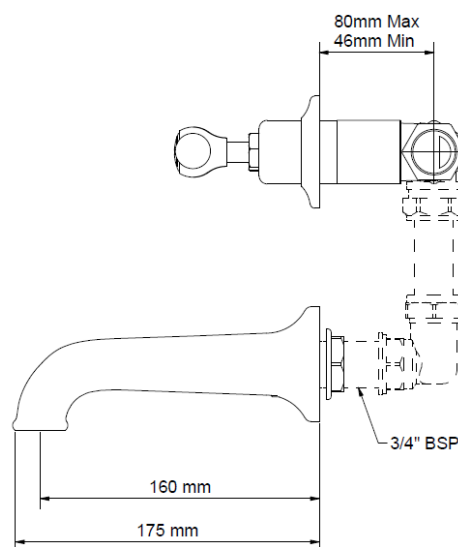

astonian classic lever %

Za Wwall mounted TStH _ j Wd

Our astonian classic range of brassware is designed and made from start to finish in the UK, made from solid brass and available in a wide variety of finishes. With a choice of the classic pinched hUfadS` WdS efk W cross-head or the egTfk detailed lever controls to fit more classic/retro style bathrooms

Material solid brass
 Pressure min 0.5 recommended 1-5 bar
 Finishes chrome, nickel, astonite, polished brass and brushed brass
 Waste not included

Parts List			
ITEM	QTY	PART NUMBER	DESCRIPTION
1	1	2321-AM	Pair 3/4 Wall Valves & Roughs - Lever Handles
2	1	2325	3/4" wall spout