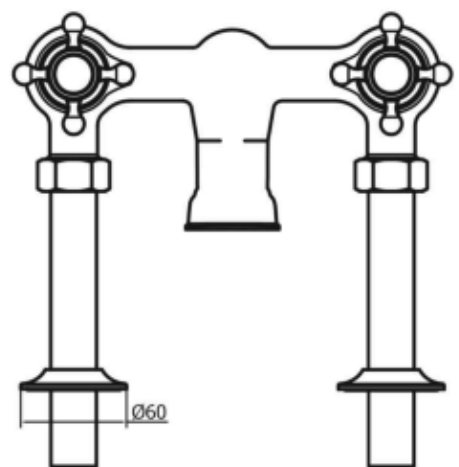

# belgravia crosshead bath filler

---

Embrace a classic contemporary style in your home with Belgravia brassware. Capturing time-honored designs, Belgravia features intricate lever or crosshead handles for a traditional look and feel. Complete with a hand-polished finish, every piece has been carefully refined from start to finish for a collection that epitomises luxury. Belgravia brassware merges traditional design with modern-day performance, providing the perfect designer element within classic contemporary bathrooms.

Material	solid brass
Finishes	chrome, nickel
Min. pressure	0.5bar

---

**Tap Shop** For more information please visit [www.tapshop.co.uk](http://www.tapshop.co.uk)  
Specifications / dimensions subject to manufacturing tolerances