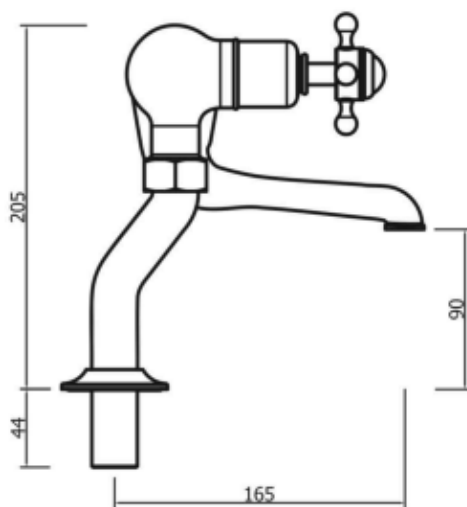

# belgravia crosshead bath filler

---

Embrace a classic contemporary style in your home with Belgravia brassware. Capturing time-honored designs, Belgravia features intricate lever or crosshead handles for a traditional look and feel. Complete with a hand-polished finish, every piece has been carefully refined from start to finish for a collection that epitomises luxury. Belgravia brassware merges traditional design with modern-day performance, providing the perfect designer element within classic contemporary bathrooms.

Material	solid brass
Finishes	chrome, nickel
Min. pressure	0.5bar

---

**Tap Shop** For more information please visit [www.tapshop.co.uk](http://www.tapshop.co.uk)  
Specifications / dimensions subject to manufacturing tolerances