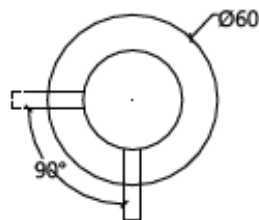

flow nero

3 hole wall mounted bath filler 150mm spout

The sleek design of our Nero range offers a modern industrial style, manufactured from solid brass. The high-quality satin black finish is applied using the latest technology for a long lasting durable finish whilst creating a timeless statement in any bathroom.

Material	solid brass
Finishes	satin black
Min. pressure	0.5 bar

Tap Shop For more information please visit www.tapshop.co.uk
Specifications / dimensions subject to manufacturing tolerances