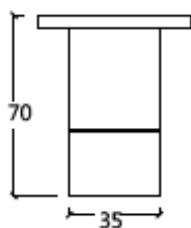

flow nero

3 hole wall mounted bath filler 150mm spout

The sleek design of our Nero range offers a modern industrial style, manufactured from solid brass. The high-quality satin black finish is applied using the latest technology for a long lasting durable finish whilst creating a timeless statement in any bathroom.

Material	solid brass
Finishes	satin black
Min. pressure	0.5 bar

Tap Shop For more information please visit www.tapshop.co.uk
Specifications / dimensions subject to manufacturing tolerances