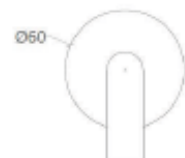

flow nero

3 hole wall mounted bath filler 150mm spout

The sleek design of our Nero range offers a modern industrial style, manufactured from solid brass. The high-quality satin black finish is applied using the latest technology for a long lasting durable finish whilst creating a timeless statement in any bathroom.

Material	solid brass
Finishes	satin black
Min. pressure	0.5 bar

Tap Shop For more information please visit www.tapshop.co.uk
Specifications / dimensions subject to manufacturing tolerances