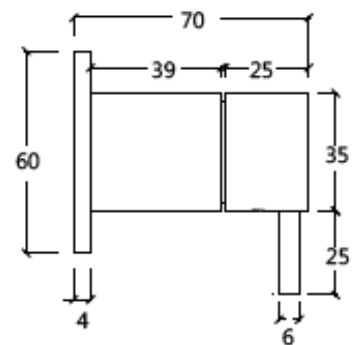

flow nero

3 hole wall mounted bath filler 150mm spout

The sleek design of our Nero range offers a modern industrial style, manufactured from solid brass. The high-quality satin black finish is applied using the latest technology for a long lasting durable finish whilst creating a timeless statement in any bathroom.

Material	solid brass
Finishes	satin black
Min. pressure	0.5 bar

Tap Shop For more information please visit www.tapshop.co.uk
Specifications / dimensions subject to manufacturing tolerances