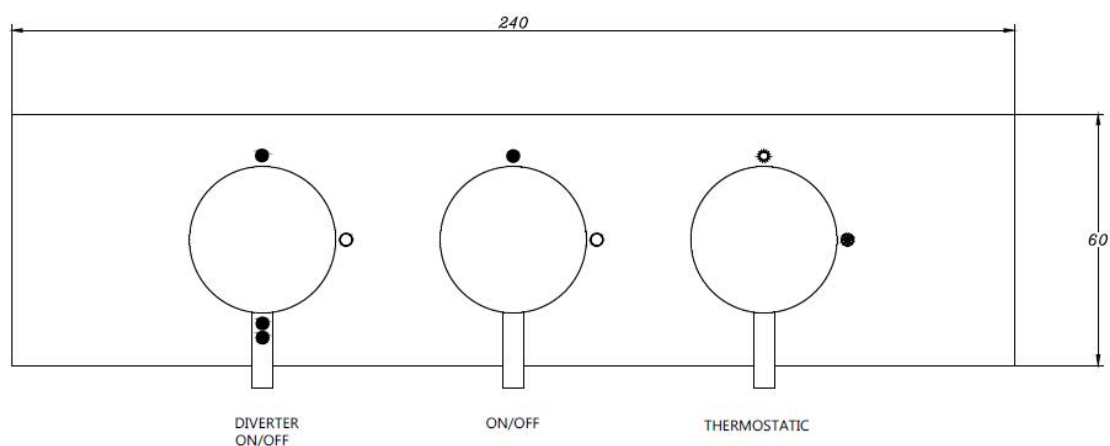

flow

triple outlet concealed thermo shower valve

The sleek design of our Flow range offers a modern industrial style, manufactured from solid brass. The high-quality satin black finish is applied using the latest technology for a long lasting durable finish whilst creating a timeless statement in any bathroom.

Material solid brass
Finish satin black
Min. pressure 1 bar

Tap Shop For more information please visit www.tapshop.co.uk
Specifications / dimensions subject to manufacturing tolerances