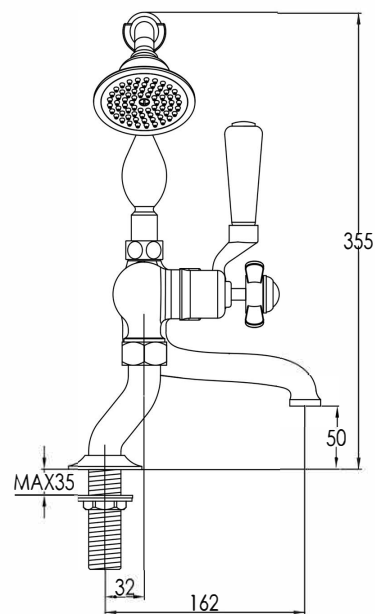

grovesnor deck mounted bath shower mixer

Our grovesnor range of affordable Traditional brassware comes with either cross-top or lever handles and is available in a choice of chrome or nickel finishes. Manufactured from solid brass to complement your Traditional style bathroom.

Material solid brass
Finishes chrome, nickel
Min. pressure: 0.2 bar

Tap Shop For more information please visit www.tapshop.co.uk
Specifications / dimensions subject to manufacturing tolerances