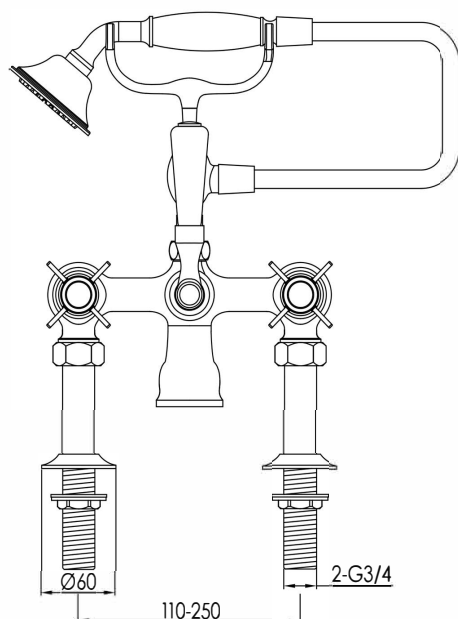

grovesnor deck mounted bath shower mixer

Our grovesnor range of affordable Traditional brassware comes with either cross-top or lever handles and is available in a choice of chrome or nickel finishes. Manufactured from solid brass to complement your Traditional style bathroom.

Material solid brass
Finishes chrome, nickel
Min. pressure: 0.2 bar

Tap Shop For more information please visit www.tapshop.co.uk
Specifications / dimensions subject to manufacturing tolerances