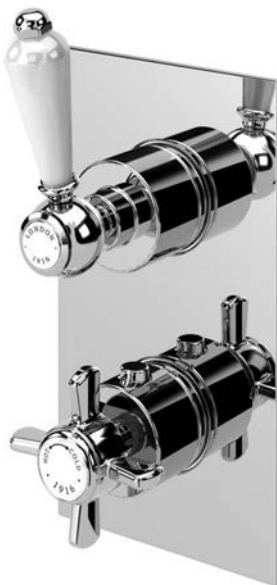

london 1916

concealed single outlet shower kit

including easybox installation

The London collection draws inspiration from the Edwardian era, blending the grandeur of Victorian design with the simplicity of Art Deco. The ceramic indices and levers feature a subtle cream crackle glaze, hand-finished in Staffordshire—a region known for skilled ceramics craftsmen. Combining traditional materials like brass and ceramic with modern innovations, the collection features the EasyBox system for hassle-free installation. Crafted in lead free brass, it reflects a commitment to efficiency, design, and sustainable production.

Shower rose	200mm classic
Shower arm	400mm
Valve	single outlet
Finish	chrome, nickel

london 1916

concealed single outlet shower kit

including easybox installation

technical data

1. hot feed 3/4"
2. cold feed 3/4"
3. easy box
4. plaster guard & spirit level
5. thermostatic cartridge
6. diverter cartridge
7. outlet 1
8. outlet 2 - this can be capped for single outlet