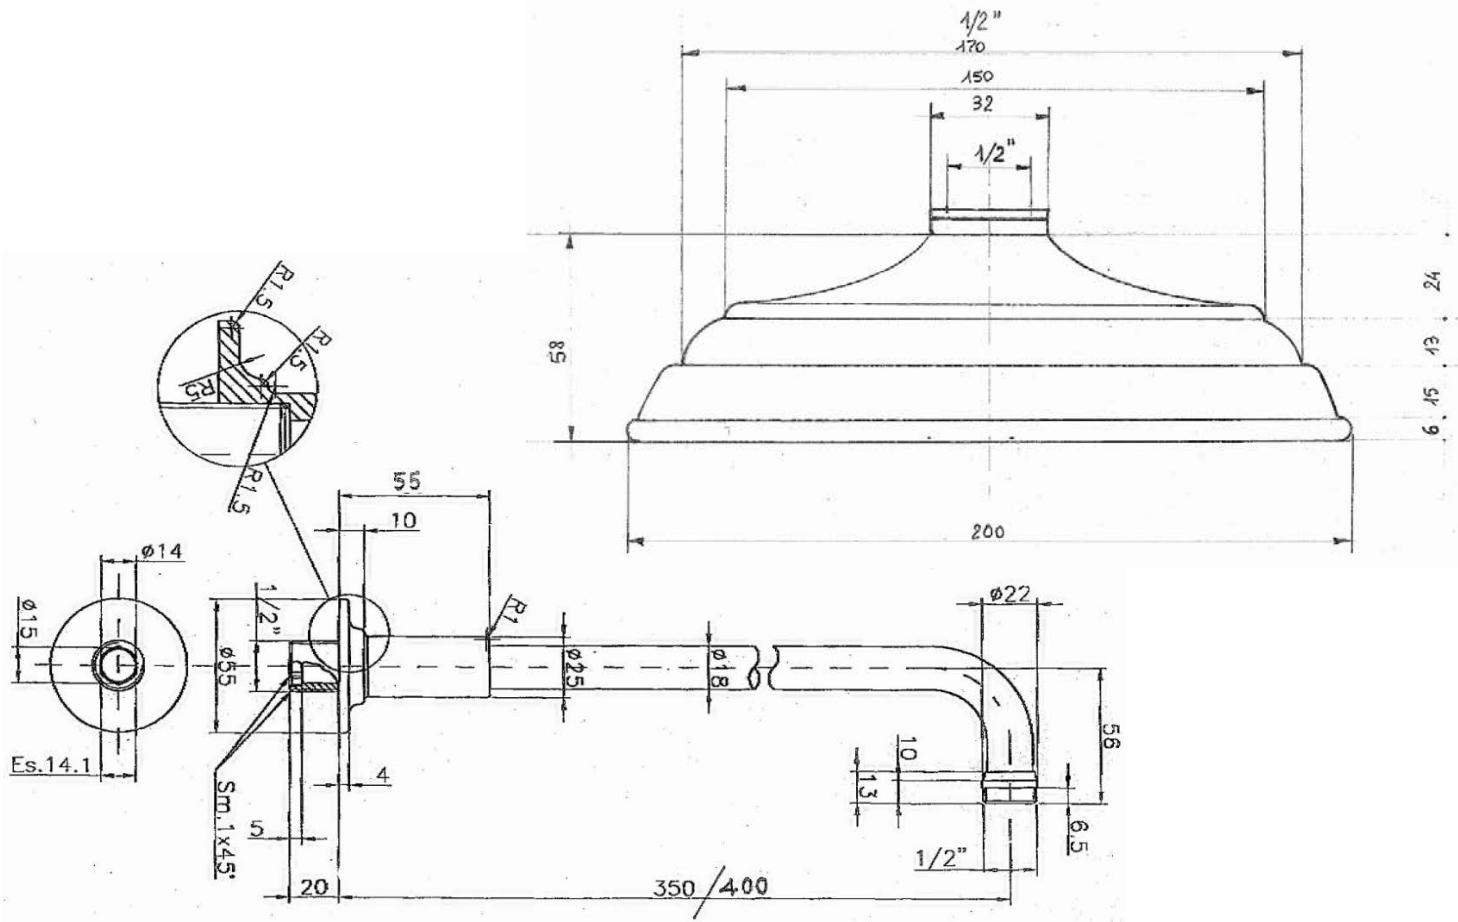

london 1916

concealed single outlet shower kit

including easybox installation

The London collection draws inspiration from the Edwardian era, blending the grandeur of Victorian design with the simplicity of Art Deco. The ceramic indices and levers feature a subtle cream crackle glaze, hand-finished in Staffordshire—a region known for skilled ceramics craftsmen. Combining traditional materials like brass and ceramic with modern innovations, the collection features the EasyBox system for hassle-free installation. Crafted in lead free brass, it reflects a commitment to efficiency, design, and sustainable production.

Shower rose	200mm classic
Shower arm	400mm
Valve	single outlet
Finish	chrome, nickel

london 1916

concealed single outlet shower kit

including easybox installation

technical data

1. hot feed 3/4"
2. cold feed 3/4"
3. easy box
4. plaster guard & spirit level
5. thermostatic cartridge
6. diverter cartridge
7. outlet 1
8. outlet 2 - this can be capped for single outlet