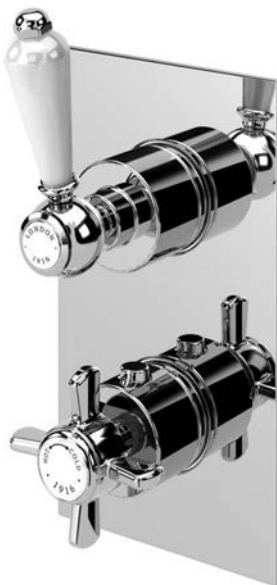

london 1916

concealed single outlet shower kit

including easybox installation

The London collection draws inspiration from the Edwardian era, blending the grandeur of Victorian design with the simplicity of Art Deco. The ceramic indices and levers feature a subtle cream crackle glaze, hand-finished in Staffordshire—a region known for skilled ceramics craftsmen. Combining traditional materials like brass and ceramic with modern innovations, the collection features the EasyBox system for hassle-free installation. Crafted in lead free brass, it reflects a commitment to efficiency, design, and sustainable production.

Shower rose	200mm classic skirted
Shower arm	400mm
Valve	single outlet
Finish	chrome, nickel

london1916

concealed single outlet shower kit

including easybox installation

technical data

1. hot feed 3/4"
2. cold feed 3/4"
3. easy box
4. plaster guard & spirit level
5. thermostatic cartridge
6. diverter cartridge
7. outlet 1
8. outlet 2 - this can be capped for single outlet