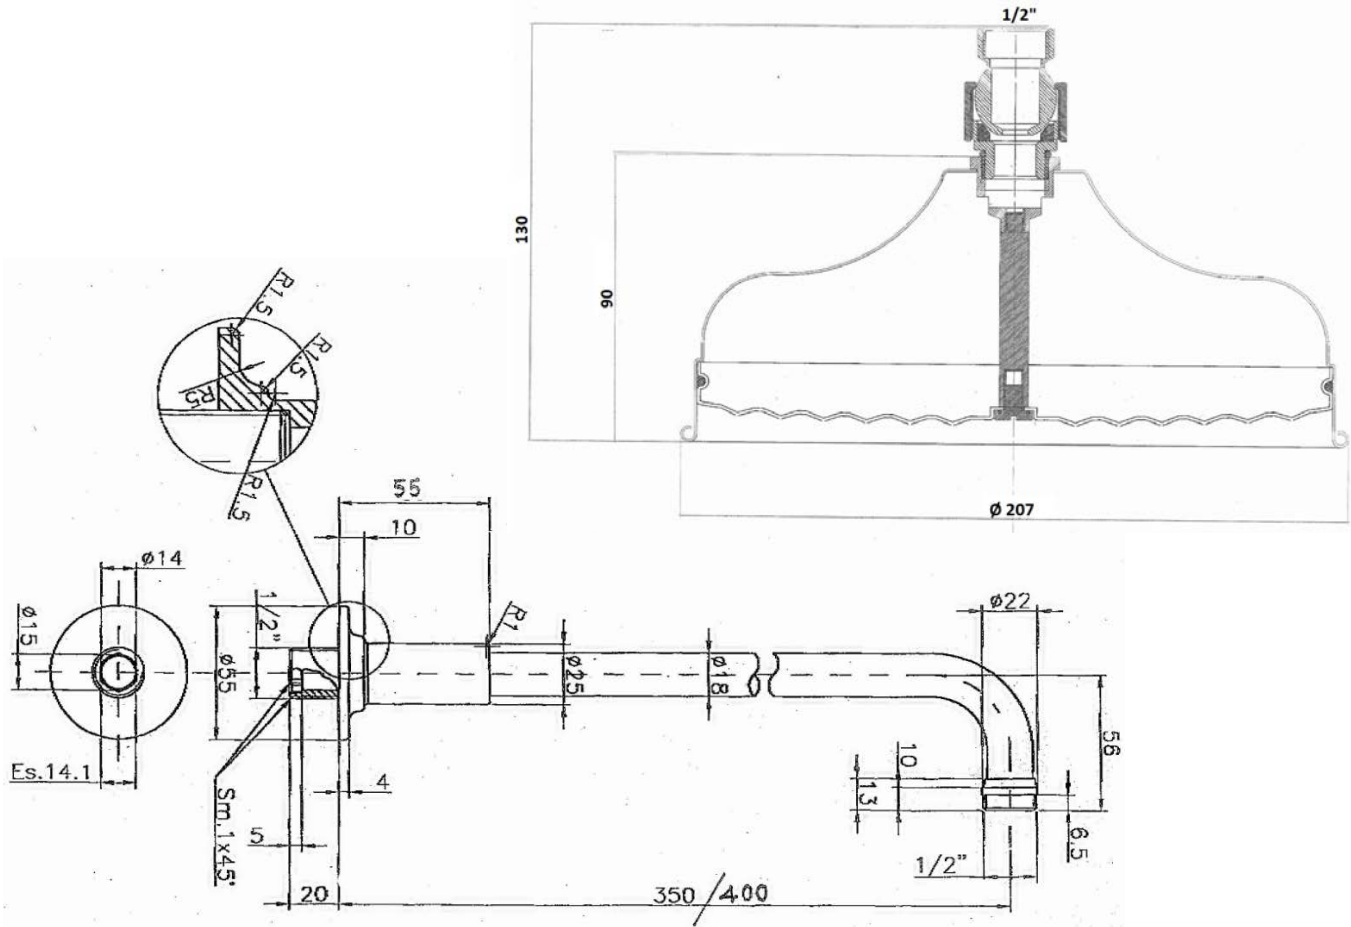

london 1916

concealed single outlet shower kit

including easybox installation

The London collection draws inspiration from the Edwardian era, blending the grandeur of Victorian design with the simplicity of Art Deco. The ceramic indices and levers feature a subtle cream crackle glaze, hand-finished in Staffordshire—a region known for skilled ceramics craftsmen. Combining traditional materials like brass and ceramic with modern innovations, the collection features the EasyBox system for hassle-free installation. Crafted in lead free brass, it reflects a commitment to efficiency, design, and sustainable production.

Shower rose	200mm classic skirted
Shower arm	400mm
Valve	single outlet
Finish	chrome, nickel

london1916

concealed single outlet shower kit

including easybox installation

technical data

1. hot feed 3/4"
2. cold feed 3/4"
3. easy box
4. plaster guard & spirit level
5. thermostatic cartridge
6. diverter cartridge
7. outlet 1
8. outlet 2 - this can be capped for single outlet