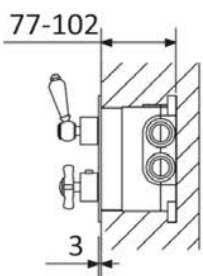

Shower rose	200mm classic
Shower arm	400mm
Hand shower	inc wall outlet and metal hose
Valve	triple outlet
Waste	exfil with klik waste
Finish	chrome, nickel

### technical data

1. hot feed 3/4"
2. cold feed 3/4"
3. easy box
4. plaster guard & spirit level
5. thermostatic cartridge
6. diverter cartridge
7. outlet 1
8. outlet 2
9. outlet 3