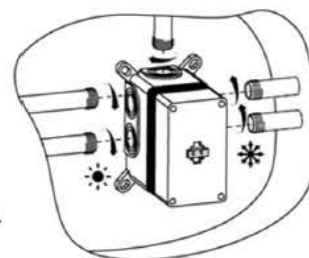

Shower rose	200mm classic
Shower arm	400mm
Hand shower	inc wall outlet and metal hose
Valve	triple outlet
Waste	exfil with klik waste
Finish	chrome, nickel

# london 1916

concealed triple outlet shower kit

including easybox installation

### technical data

1. hot feed 3/4"
2. cold feed 3/4"
3. easy box
4. plaster guard & spirit level
5. thermostatic cartridge
6. diverter cartridge
7. outlet 1
8. outlet 2
9. outlet 3