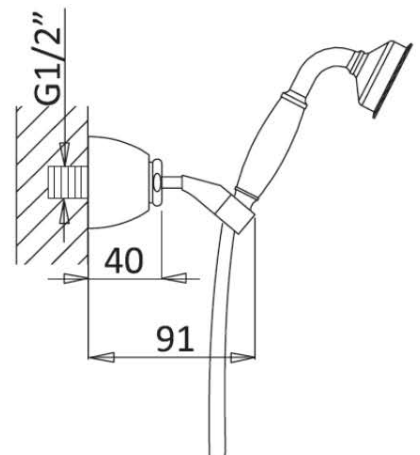

Shower rose	200mm classic
Shower arm	400mm
Hand shower	inc wall outlet and metal hose
Valve	triple outlet
Waste	exfil with klik waste
Finish	chrome, nickel

### technical data

1. hot feed 3/4"
2. cold feed 3/4"
3. easy box
4. plaster guard & spirit level
5. thermostatic cartridge
6. diverter cartridge
7. outlet 1
8. outlet 2
9. outlet 3