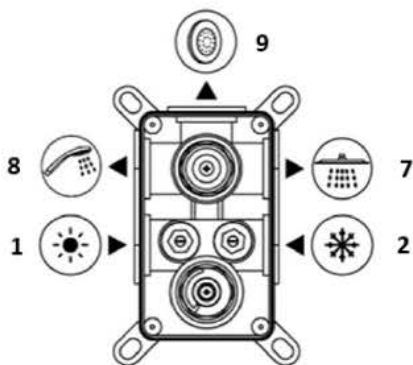

# london 1916

concealed triple outlet shower kit

including easybox installation

---

The London collection draws inspiration from the Edwardian era, blending the grandeur of Victorian design with the simplicity of Art Deco. The ceramic indices and levers feature a subtle cream crackle glaze, hand-finished in Staffordshire—a region known for skilled ceramics craftsmen. Combining traditional materials like brass and ceramic with modern innovations, the collection features the EasyBox system for hassle-free installation. Crafted in lead free brass, it reflects a commitment to efficiency, design, and sustainable production.

Shower rose	200mm classic
Shower arm	400mm
Hand shower	inc wall outlet and metal hose
Valve	triple outlet
Waste	exfil with klik waste
Finish	chrome, nickel

### technical data

1. hot feed 3/4"
2. cold feed 3/4"
3. easy box
4. plaster guard & spirit level
5. thermostatic cartridge
6. diverter cartridge
7. outlet 1
8. outlet 2
9. outlet 3