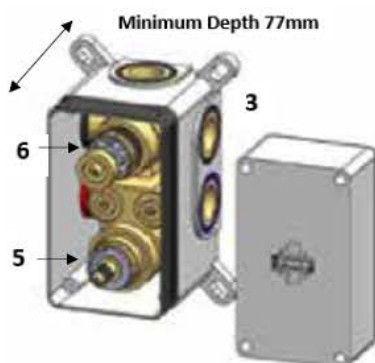

### technical data

1. hot feed 3/4"
2. cold feed 3/4"
3. easy box
4. plaster guard & spirit level
5. thermostatic cartridge
6. diverter cartridge
7. outlet 1
8. outlet 2
9. outlet 3