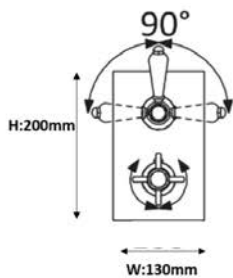

Shower rose	200mm classic
Shower arm	400mm
Hand shower	inc wall outlet and metal hose
Valve	triple outlet
Waste	exfil with klik waste
Finish	chrome, nickel

### technical data

1. hot feed 3/4"
2. cold feed 3/4"
3. easy box
4. plaster guard & spirit level
5. thermostatic cartridge
6. diverter cartridge
7. outlet 1
8. outlet 2
9. outlet 3