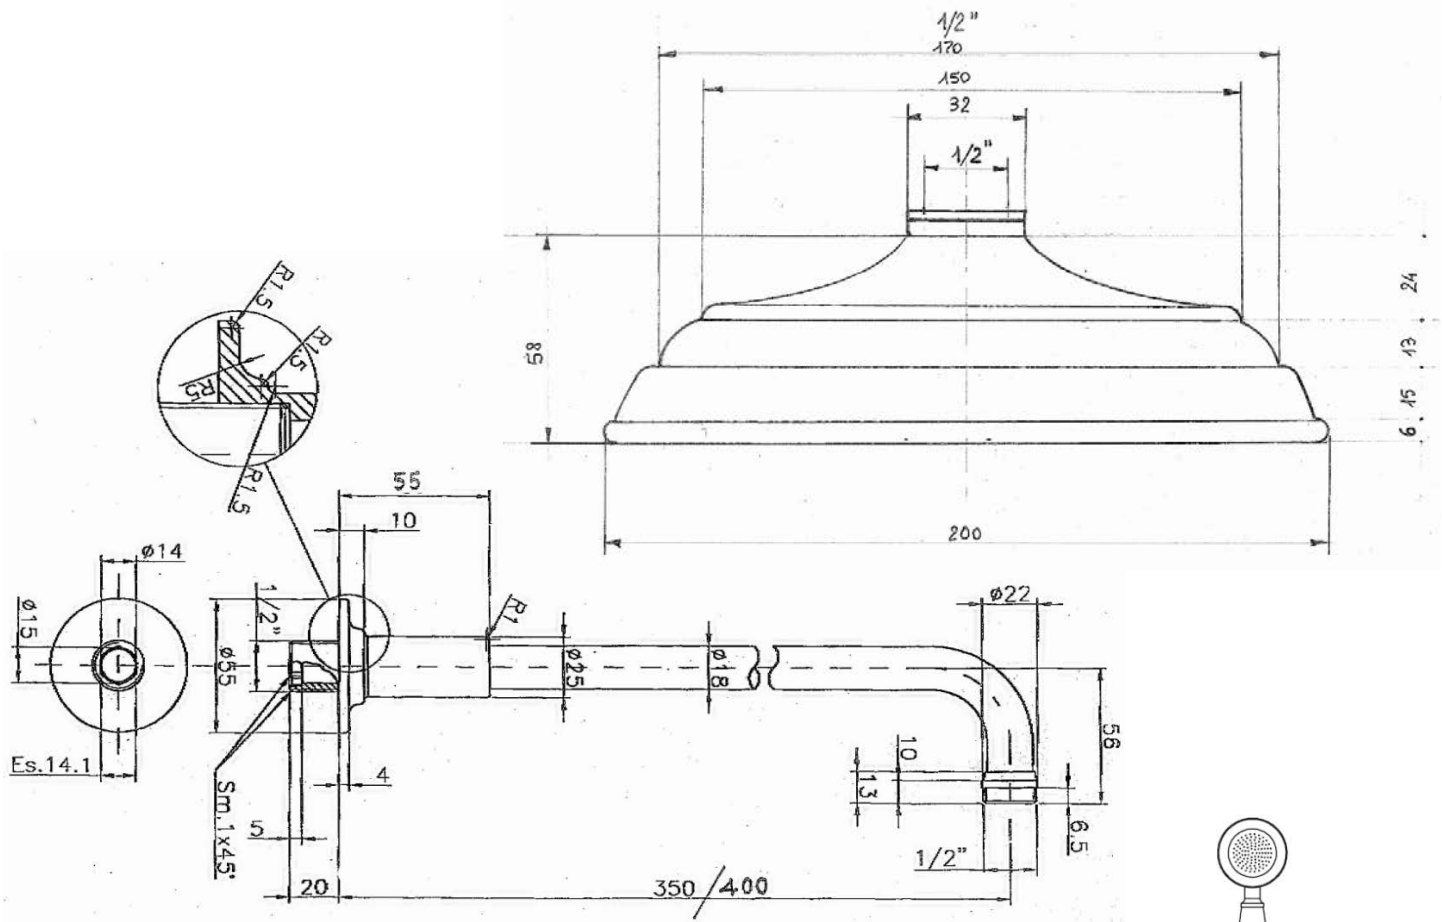

# london 1916

concealed triple outlet shower kit

including easybox installation

---

The London collection draws inspiration from the Edwardian era, blending the grandeur of Victorian design with the simplicity of Art Deco. The ceramic indices and levers feature a subtle cream crackle glaze, hand-finished in Staffordshire—a region known for skilled ceramics craftsmen. Combining traditional materials like brass and ceramic with modern innovations, the collection features the EasyBox system for hassle-free installation. Crafted in lead free brass, it reflects a commitment to efficiency, design, and sustainable production.

Shower rose	200mm classic
Shower arm	400mm
Hand shower	inc wall outlet and metal hose
Valve	triple outlet
Waste	exfil with klik waste
Finish	chrome, nickel

### technical data

1. hot feed 3/4"
2. cold feed 3/4"
3. easy box
4. plaster guard & spirit level
5. thermostatic cartridge
6. diverter cartridge
7. outlet 1
8. outlet 2
9. outlet 3