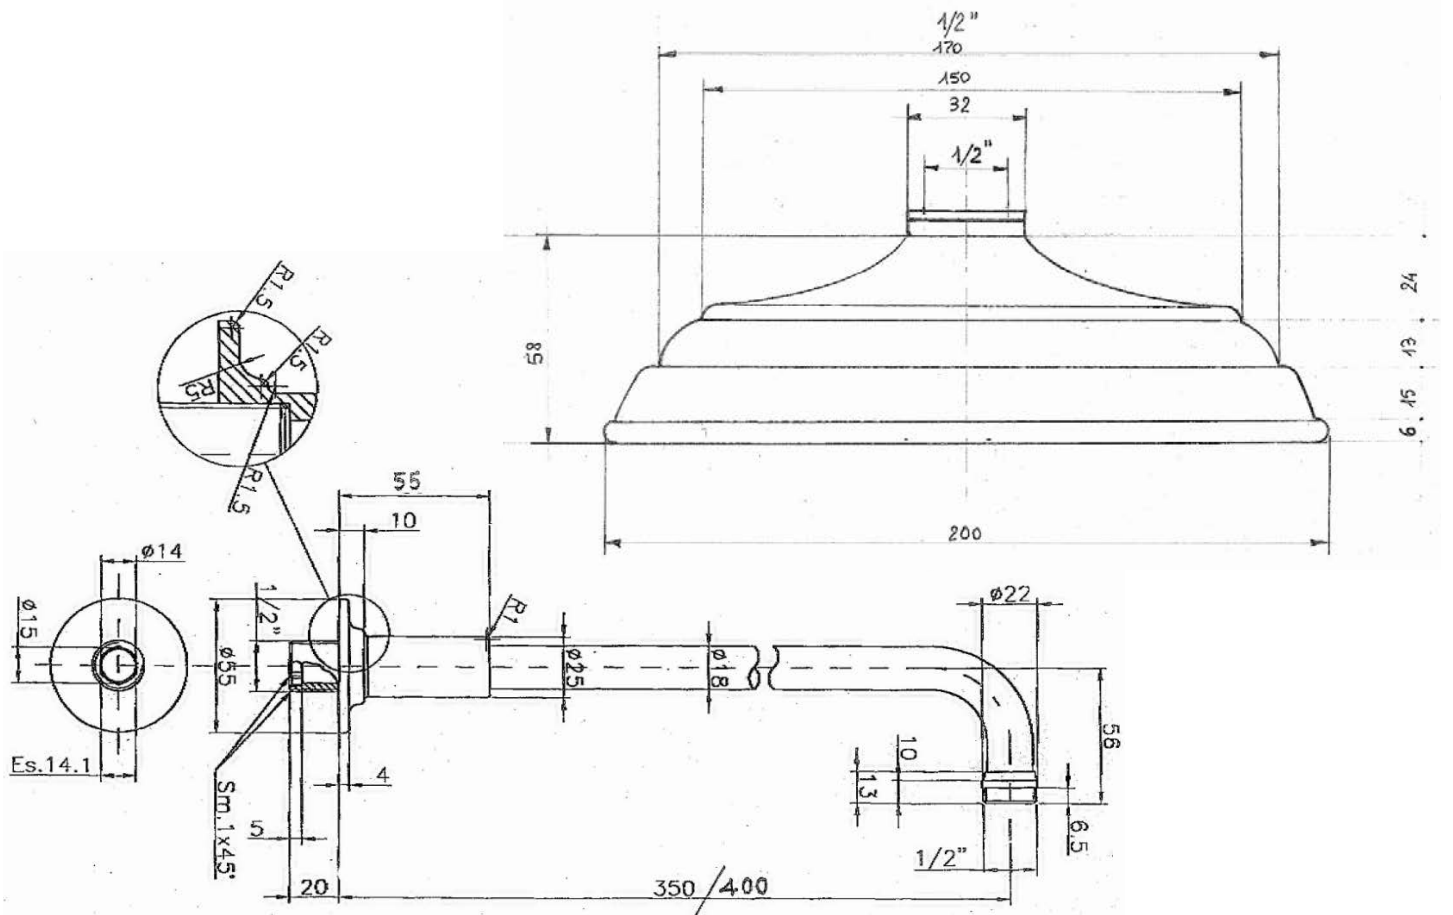

london 1916

concealed triple outlet shower kit

including easybox installation

The London collection draws inspiration from the Edwardian era, blending the grandeur of Victorian design with the simplicity of Art Deco. The ceramic indices and levers feature a subtle cream crackle glaze, hand-finished in Staffordshire—a region known for skilled ceramics craftsmen. Combining traditional materials like brass and ceramic with modern innovations, the collection features the EasyBox system for hassle-free installation. Crafted in lead free brass, it reflects a commitment to efficiency, design, and sustainable production.

Shower rose	200mm classic
Shower arm	400mm
Hand shower	inc wall outlet, slide rail, and metal hose
Valve	triple outlet
Waste	exfil with klik waste
Finish	chrome, nickel

london 1916

concealed triple outlet shower kit

including easybox installation

technical data

1. hot feed 3/4"
2. cold feed 3/4"
3. easy box
4. plaster guard & spirit level
5. thermostatic cartridge
6. diverter cartridge
7. outlet 1
8. outlet 2
9. outlet 3