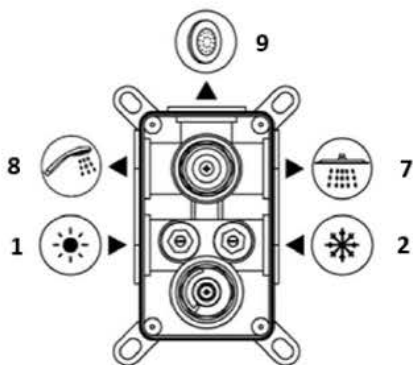

london 1916

concealed triple outlet shower kit

including easybox installation

The London collection draws inspiration from the Edwardian era, blending the grandeur of Victorian design with the simplicity of Art Deco. The ceramic indices and levers feature a subtle cream crackle glaze, hand-finished in Staffordshire—a region known for skilled ceramics craftsmen. Combining traditional materials like brass and ceramic with modern innovations, the collection features the EasyBox system for hassle-free installation. Crafted in lead free brass, it reflects a commitment to efficiency, design, and sustainable production.

Shower rose	200mm classic
Shower arm	400mm
Hand shower	inc wall outlet, slide rail, and metal hose
Valve	triple outlet
Waste	exfil with klik waste
Finish	chrome, nickel

london 1916

concealed triple outlet shower kit

including easybox installation

technical data

1. hot feed 3/4"
2. cold feed 3/4"
3. easy box
4. plaster guard & spirit level
5. thermostatic cartridge
6. diverter cartridge
7. outlet 1
8. outlet 2
9. outlet 3