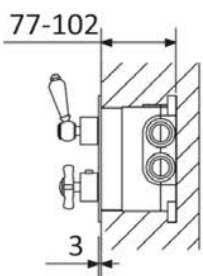

Shower rose	200mm classic
Shower arm	400mm
Hand shower	inc wall outlet, slide rail, and metal hose
Valve	triple outlet
Waste	exfil with klik waste
Finish	chrome, nickel

london 1916

concealed triple outlet shower kit

including easybox installation

technical data

1. hot feed 3/4"
2. cold feed 3/4"
3. easy box
4. plaster guard & spirit level
5. thermostatic cartridge
6. diverter cartridge
7. outlet 1
8. outlet 2
9. outlet 3