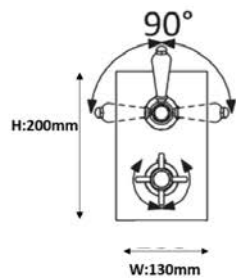

Shower rose	200mm classic
Shower arm	400mm
Hand shower	inc wall outlet, slide rail, and metal hose
Valve	triple outlet
Waste	exfil with klik waste
Finish	chrome, nickel

london 1916

concealed triple outlet shower kit

including easybox installation

technical data

1. hot feed 3/4"
2. cold feed 3/4"
3. easy box
4. plaster guard & spirit level
5. thermostatic cartridge
6. diverter cartridge
7. outlet 1
8. outlet 2
9. outlet 3