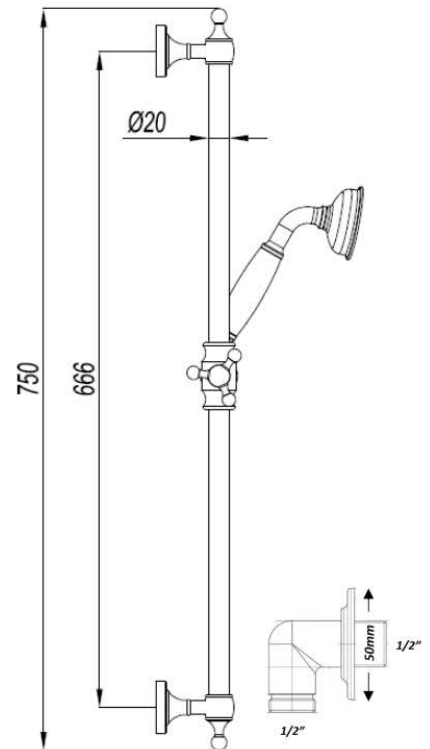

london 1916

concealed triple outlet shower kit

including easybox installation

The London collection draws inspiration from the Edwardian era, blending the grandeur of Victorian design with the simplicity of Art Deco. The ceramic indices and levers feature a subtle cream crackle glaze, hand-finished in Staffordshire—a region known for skilled ceramics craftsmen. Combining traditional materials like brass and ceramic with modern innovations, the collection features the EasyBox system for hassle-free installation. Crafted in lead free brass, it reflects a commitment to efficiency, design, and sustainable production.

Shower rose	200mm classic
Shower arm	400mm
Hand shower	inc wall outlet, slide rail, and metal hose
Valve	triple outlet
Waste	exfil with klik waste
Finish	chrome, nickel

london 1916

concealed triple outlet shower kit

including easybox installation

technical data

1. hot feed 3/4"
2. cold feed 3/4"
3. easy box
4. plaster guard & spirit level
5. thermostatic cartridge
6. diverter cartridge
7. outlet 1
8. outlet 2
9. outlet 3