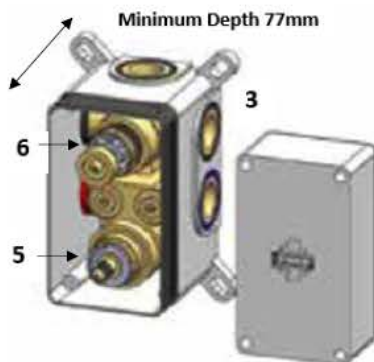

london 1916

concealed triple outlet shower kit

including easybox installation

The London collection draws inspiration from the Edwardian era, blending the grandeur of Victorian design with the simplicity of Art Deco. The ceramic indices and levers feature a subtle cream crackle glaze, hand-finished in Staffordshire—a region known for skilled ceramics craftsmen. Combining traditional materials like brass and ceramic with modern innovations, the collection features the EasyBox system for hassle-free installation. Crafted in lead free brass, it reflects a commitment to efficiency, design, and sustainable production.

Shower rose	200mm classic
Shower arm	400mm
Hand shower	inc wall outlet, slide rail, and metal hose
Valve	triple outlet
Waste	exfil with klik waste
Finish	chrome, nickel

london 1916

concealed triple outlet shower kit

including easybox installation

technical data

1. hot feed 3/4"
2. cold feed 3/4"
3. easy box
4. plaster guard & spirit level
5. thermostatic cartridge
6. diverter cartridge
7. outlet 1
8. outlet 2
9. outlet 3