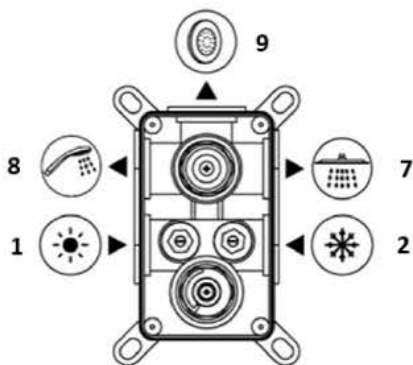

## installation

---

The London collection draws inspiration from the Edwardian era, blending the grandeur of Victorian design with the simplicity of Art Deco. The ceramic indices and levers feature a subtle cream crackle glaze, hand-finished in Staffordshire—a region known for skilled ceramics craftsmen. Combining traditional materials like brass and ceramic with modern innovations, the collection features the EasyBox system for hassle-free installation. Crafted in lead free brass, it reflects a commitment to efficiency, design, and sustainable production.

Shower rose	200mm classic skirted
Shower arm	400mm
Hand shower	inc wall outlet and metal hose
Valve	triple outlet
Waste	exfil with klik waste
Finish	chrome, nickel

## technical data

1. hot feed 3/4"
2. cold feed 3/4"
3. easy box
4. plaster guard & spirit level
5. thermostatic cartridge
6. diverter cartridge
7. outlet 1
8. outlet 2
9. outlet 3