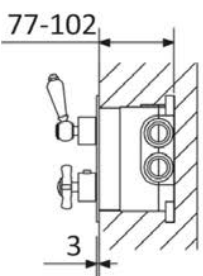

Shower rose	200mm classic skirted
Shower arm	400mm
Hand shower	inc wall outlet and metal hose
Valve	triple outlet
Waste	exfil with klik waste
Finish	chrome, nickel

## technical data

1. hot feed 3/4"
2. cold feed 3/4"
3. easy box
4. plaster guard & spirit level
5. thermostatic cartridge
6. diverter cartridge
7. outlet 1
8. outlet 2
9. outlet 3