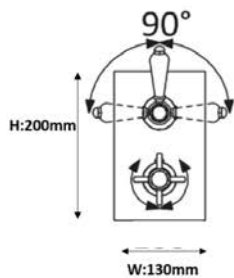

Shower rose	200mm classic skirted
Shower arm	400mm
Hand shower	inc wall outlet and metal hose
Valve	triple outlet
Waste	exfil with klik waste
Finish	chrome, nickel

## technical data

1. hot feed 3/4"
2. cold feed 3/4"
3. easy box
4. plaster guard & spirit level
5. thermostatic cartridge
6. diverter cartridge
7. outlet 1
8. outlet 2
9. outlet 3