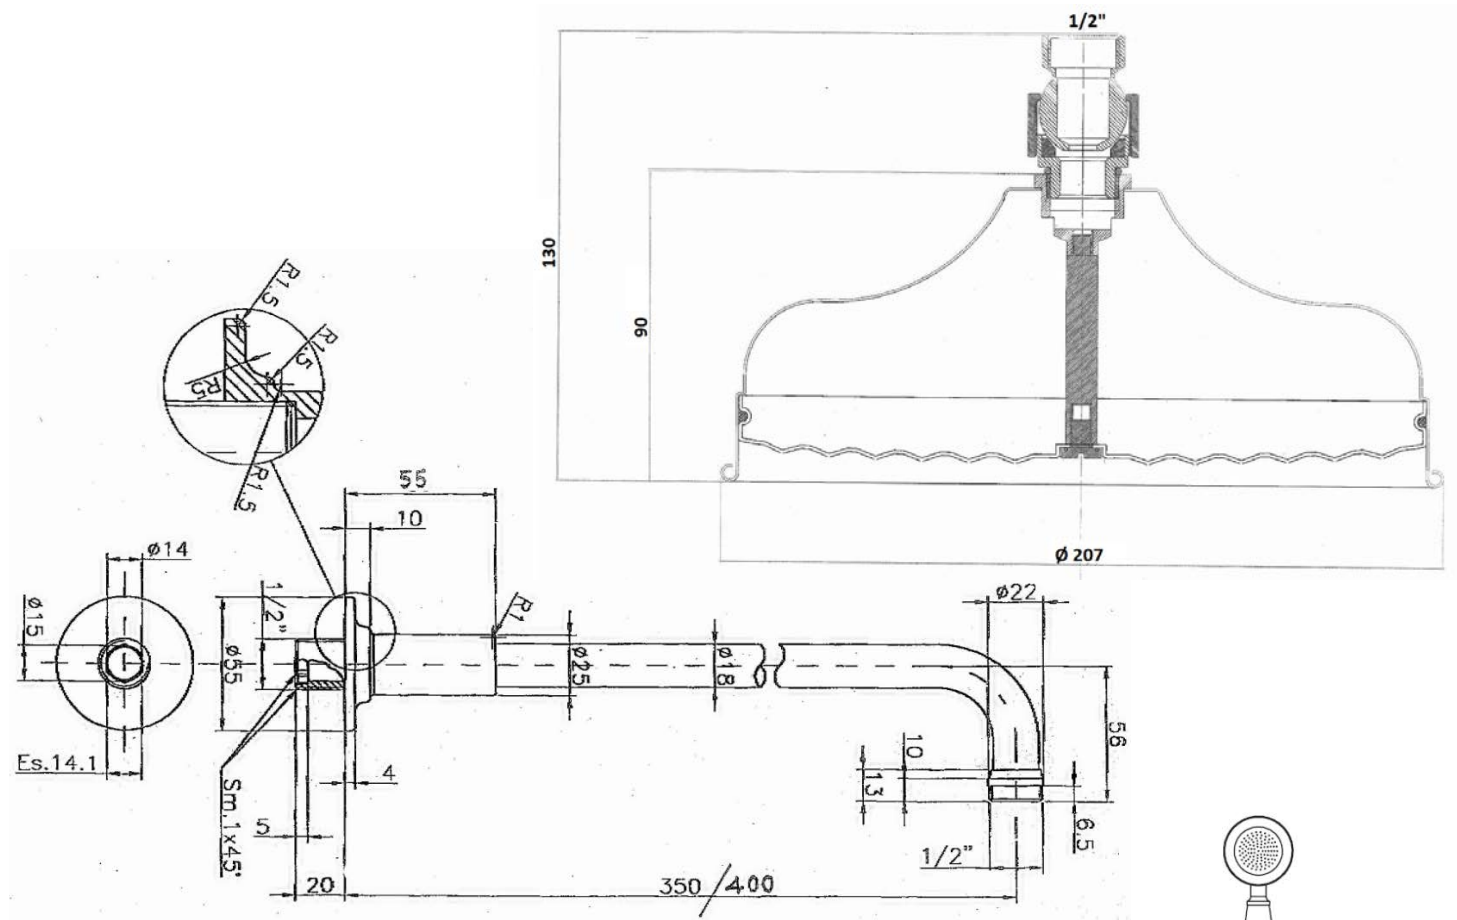

## installation

---

The London collection draws inspiration from the Edwardian era, blending the grandeur of Victorian design with the simplicity of Art Deco. The ceramic indices and levers feature a subtle cream crackle glaze, hand-finished in Staffordshire—a region known for skilled ceramics craftsmen. Combining traditional materials like brass and ceramic with modern innovations, the collection features the EasyBox system for hassle-free installation. Crafted in lead free brass, it reflects a commitment to efficiency, design, and sustainable production.

Shower rose	200mm classic skirted
Shower arm	400mm
Hand shower	inc wall outlet and metal hose
Valve	triple outlet
Waste	exfil with klik waste
Finish	chrome, nickel

## technical data

1. hot feed 3/4"
2. cold feed 3/4"
3. easy box
4. plaster guard & spirit level
5. thermostatic cartridge
6. diverter cartridge
7. outlet 1
8. outlet 2
9. outlet 3