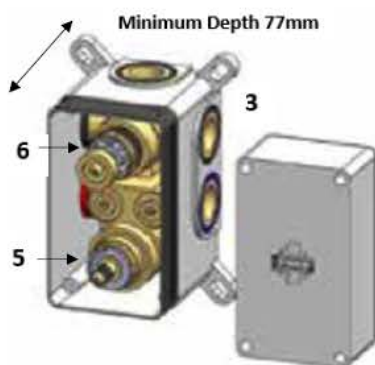

london 1916 concealed triple outlet shower kit

including easybox installation

technical data

1. hot feed 3/4"
2. cold feed 3/4"
3. easy box
4. plaster guard & spirit level
5. thermostatic cartridge
6. diverter cartridge
7. outlet 1
8. outlet 2
9. outlet 3