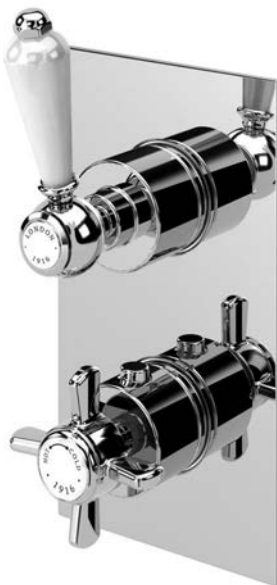

# london

concealed triple outlet shower kit including easybox

## installation

---

The London collection draws inspiration from the Edwardian era, blending the grandeur of Victorian design with the simplicity of Art Deco. The ceramic indices and levers feature a subtle cream crackle glaze, hand-finished in Staffordshire—a region known for skilled ceramics craftsmen. Combining traditional materials like brass and ceramic with modern innovations, the collection features the EasyBox system for hassle-free installation. Crafted in lead free brass, it reflects a commitment to efficiency, design, and sustainable production.

Shower rose	200mm classic skirted
Shower arm	400mm
Hand shower	inc wall outlet and metal hose
Valve	triple outlet
Waste	exfil with klik waste
Finish	chrome, nickel

# london 1916 concealed triple outlet shower kit

including easybox installation