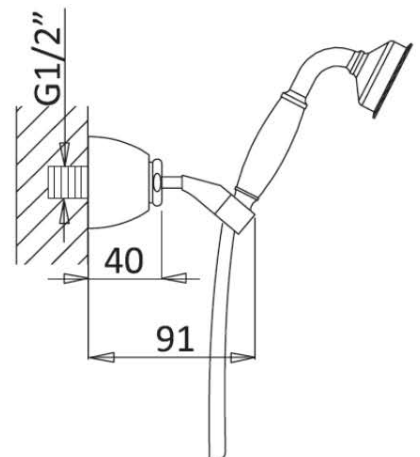

Shower rose	200mm classic skirted
Shower arm	400mm
Hand shower	inc wall outlet and metal hose
Valve	triple outlet
Waste	exfil with klik waste
Finish	chrome, nickel

## technical data

1. hot feed 3/4"
2. cold feed 3/4"
3. easy box
4. plaster guard & spirit level
5. thermostatic cartridge
6. diverter cartridge
7. outlet 1
8. outlet 2
9. outlet 3