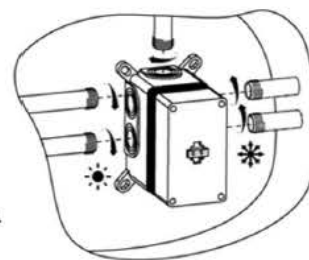

Shower rose	200mm classic skirted
Shower arm	400mm
Hand shower	inc wall outlet and metal hose
Valve	triple outlet
Waste	exfil with klik waste
Finish	chrome, nickel

## technical data

1. hot feed 3/4"
2. cold feed 3/4"
3. easy box
4. plaster guard & spirit level
5. thermostatic cartridge
6. diverter cartridge
7. outlet 1
8. outlet 2
9. outlet 3