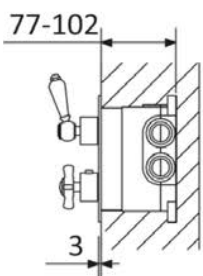

Shower rose	200mm classic skirted
Shower arm	400mm
Hand shower	inc wall outlet, slide rail, and metal hose
Valve	triple outlet
Waste	exfil with klik waste
Finish	chrome, nickel

### technical data

1. hot feed 3/4"
2. cold feed 3/4"
3. easy box
4. plaster guard & spirit level
5. thermostatic cartridge
6. diverter cartridge
7. outlet 1
8. outlet 2
9. outlet 3