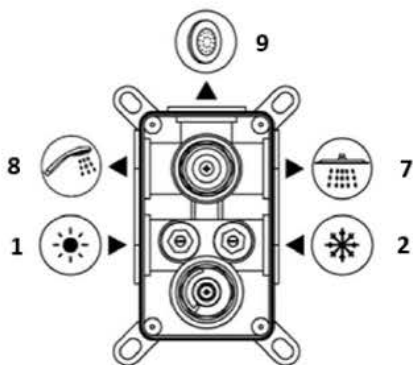

# london 1916 concealed triple outlet shower kit

including easybox installation

---

The London collection draws inspiration from the Edwardian era, blending the grandeur of Victorian design with the simplicity of Art Deco. The ceramic indices and levers feature a subtle cream crackle glaze, hand-finished in Staffordshire—a region known for skilled ceramics craftsmen. Combining traditional materials like brass and ceramic with modern innovations, the collection features the EasyBox system for hassle-free installation. Crafted in lead free brass, it reflects a commitment to efficiency, design, and sustainable production.

Shower rose	200mm classic skirted
Shower arm	400mm
Hand shower	inc wall outlet, slide rail, and metal hose
Valve	triple outlet
Waste	exfil with klik waste
Finish	chrome, nickel

### technical data

1. hot feed 3/4"
2. cold feed 3/4"
3. easy box
4. plaster guard & spirit level
5. thermostatic cartridge
6. diverter cartridge
7. outlet 1
8. outlet 2
9. outlet 3