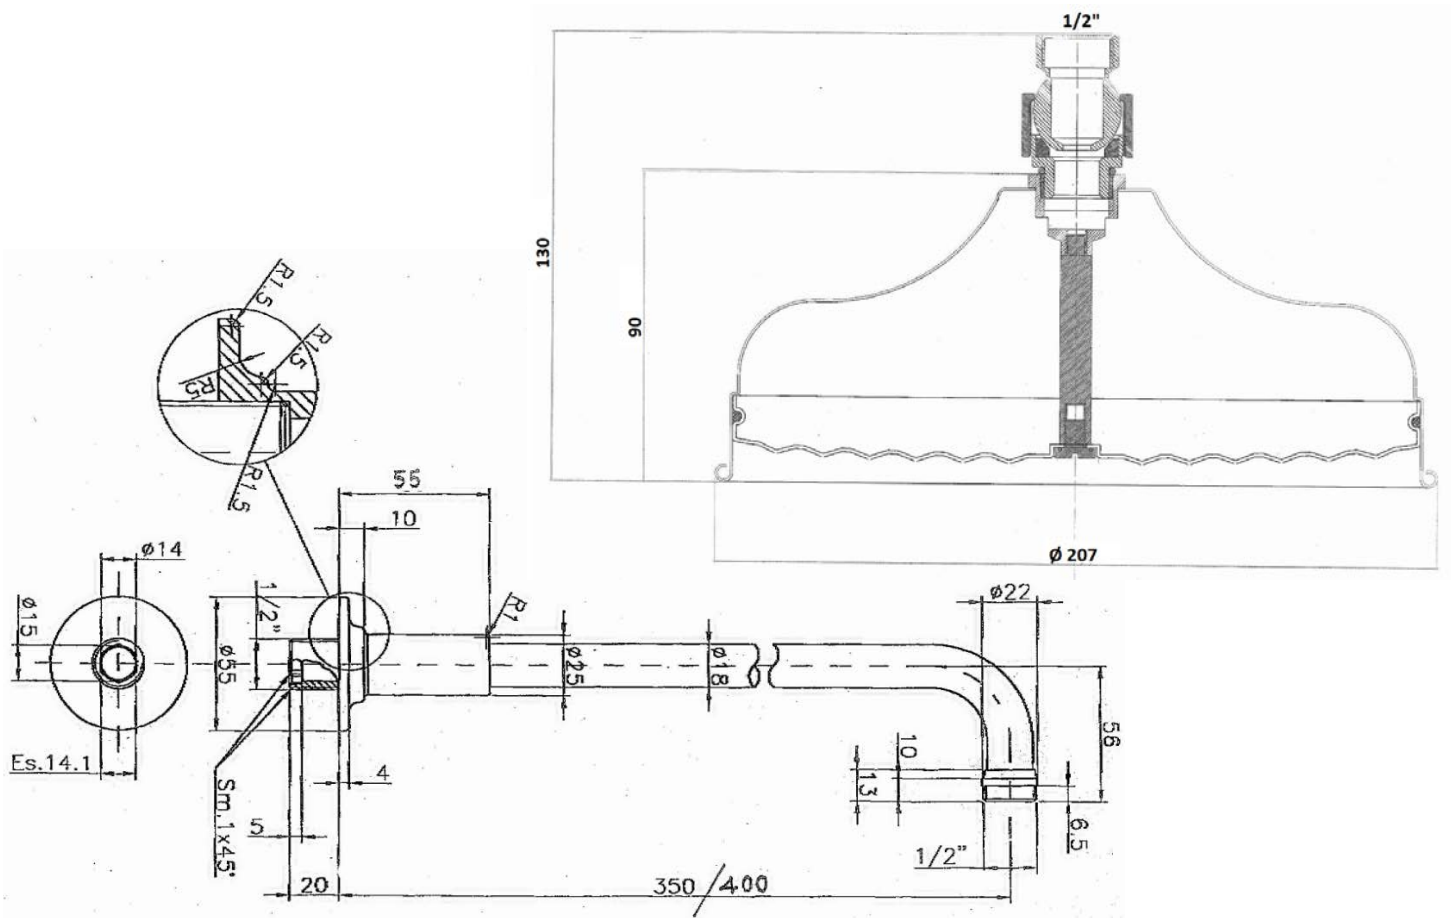

# london 1916 concealed triple outlet shower kit

including easybox installation

---

The London collection draws inspiration from the Edwardian era, blending the grandeur of Victorian design with the simplicity of Art Deco. The ceramic indices and levers feature a subtle cream crackle glaze, hand-finished in Staffordshire—a region known for skilled ceramics craftsmen. Combining traditional materials like brass and ceramic with modern innovations, the collection features the EasyBox system for hassle-free installation. Crafted in lead free brass, it reflects a commitment to efficiency, design, and sustainable production.

Shower rose	200mm classic skirted
Shower arm	400mm
Hand shower	inc wall outlet, slide rail, and metal hose
Valve	triple outlet
Waste	exfil with klik waste
Finish	chrome, nickel

### technical data

1. hot feed 3/4"
2. cold feed 3/4"
3. easy box
4. plaster guard & spirit level
5. thermostatic cartridge
6. diverter cartridge
7. outlet 1
8. outlet 2
9. outlet 3