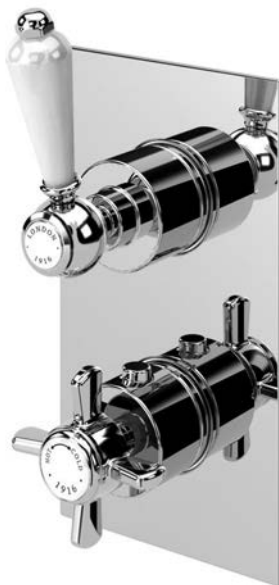

# london 1916 concealed triple outlet shower kit

including easybox installation

---

The London collection draws inspiration from the Edwardian era, blending the grandeur of Victorian design with the simplicity of Art Deco. The ceramic indices and levers feature a subtle cream crackle glaze, hand-finished in Staffordshire—a region known for skilled ceramics craftsmen. Combining traditional materials like brass and ceramic with modern innovations, the collection features the EasyBox system for hassle-free installation. Crafted in lead free brass, it reflects a commitment to efficiency, design, and sustainable production.

Shower rose	200mm classic skirted
Shower arm	400mm
Hand shower	inc wall outlet, slide rail, and metal hose
Valve	triple outlet
Waste	exfil with klik waste
Finish	chrome, nickel

# london 1916

concealed triple outlet shower kit

including easybox installation

### technical data

1. hot feed 3/4"
2. cold feed 3/4"
3. easy box
4. plaster guard & spirit level
5. thermostatic cartridge
6. diverter cartridge
7. outlet 1
8. outlet 2
9. outlet 3