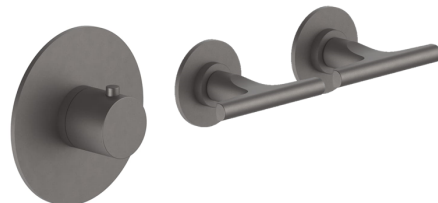

sailing

complete concealed thermostatic dual

shower kit without backplate

The sailing range designed by Yabu Pushelberg clearly refers to the world of water and Lake Orta, inspired by the poetic reinterpretation of the clear lines and volumes of bollards, the most common form of boat cleats, which are essential elements for securing boats to docks by rope, which this range perfectly portrays and transforms into an elegant decorative detail for the bathroom.

shower rose	240mm
shower arm	300mm
hand shower	slim inc PVC hose and water outlet holder
valve	dual without backplate
finish	matt gun metal PVD

Example of combinations - 2 outlets landscape or portrait

sailing

complete concealed thermostatic dual

shower kit without backplate

sailing

complete concealed thermostatic dual

shower kit without backplate