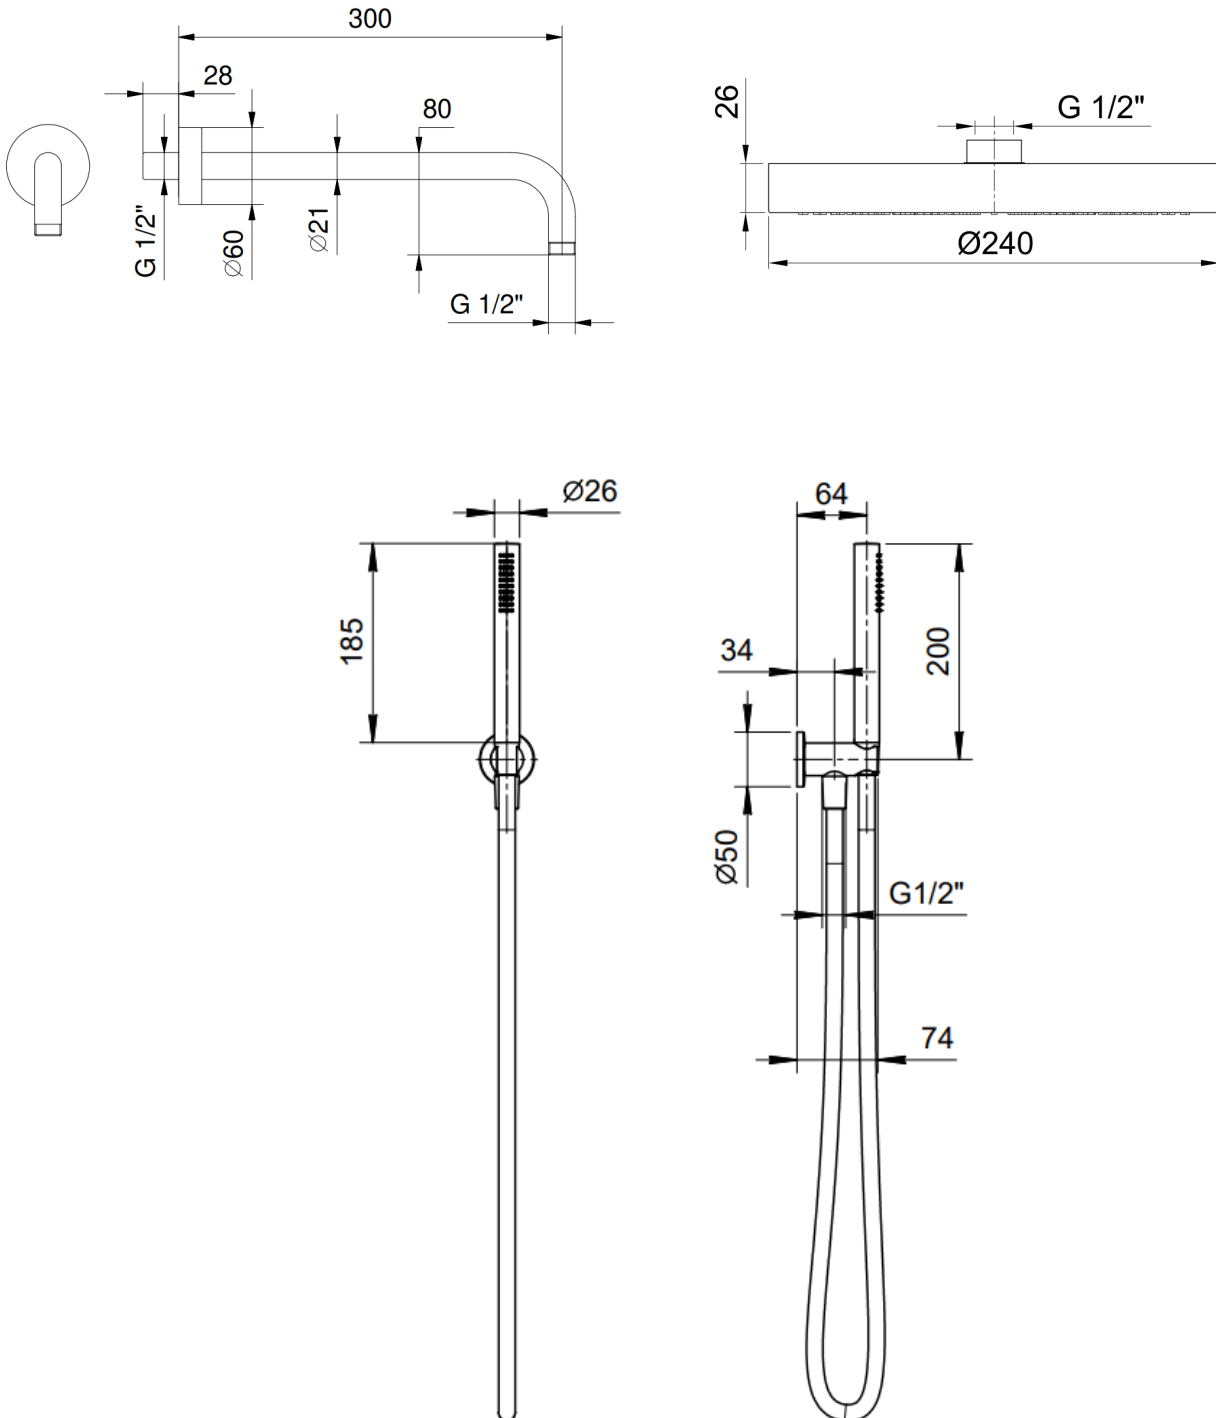

sailing

complete concealed thermostatic dual

shower kit without backplate

The sailing range designed by Yabu Pushelberg clearly refers to the world of water and Lake Orta, inspired by the poetic reinterpretation of the clear lines and volumes of bollards, the most common form of boat cleats, which are essential elements for securing boats to docks by rope, which this range perfectly portrays and transforms into an elegant decorative detail for the bathroom.

shower rose	240mm
shower arm	300mm
hand shower	slim inc PVC hose and water outlet holder
valve	dual without backplate
finish	matt gun metal PVD

Example of combinations - 2 outlets landscape or portrait

sailing

complete concealed thermostatic dual

shower kit without backplate

sailing

complete concealed thermostatic dual

shower kit without backplate