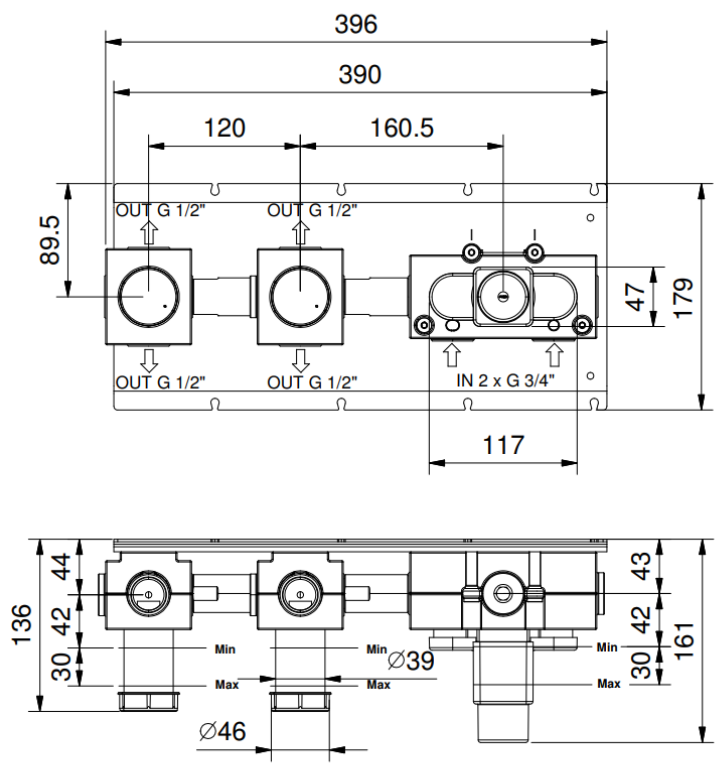

shower rose	240mm
shower arm	300mm
valve	dual without backplate
finish	matt gun metal PVD

Example of combination - 1
outlet landscape or portrait

sailing

complete concealed thermostatic single

outlet shower kit without backplate