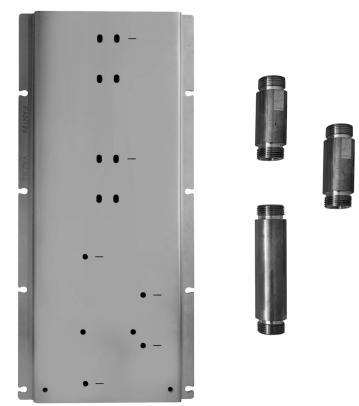

sailing

 complete concealed thermostatic single

outlet shower kit without backplate

The sailing range designed by Yabu Pushelberg clearly refers to the world of water and Lake Orta, inspired by the poetic reinterpretation of the clear lines and volumes of bollards, the most common form of boat cleats, which are essential elements for securing boats to docks by rope, which this range perfectly portrays and transforms into an elegant decorative detail for the bathroom.

shower rose	240mm
shower arm	300mm
valve	dual without backplate
finish	matt gun metal PVD

Example of combination - 1
outlet landscape or portrait

sailing

complete concealed thermostatic single

outlet shower kit without backplate

sailing

complete concealed thermostatic single

outlet shower kit without backplate