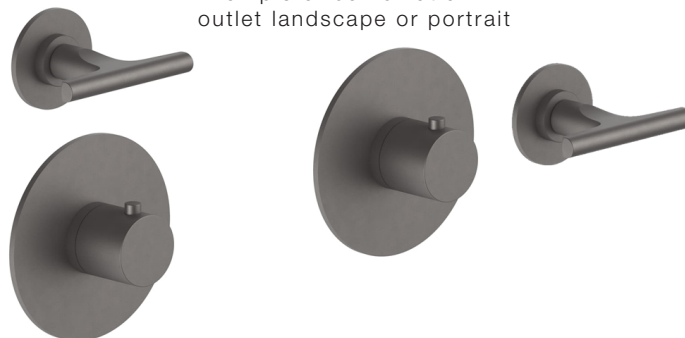

sailing

 complete concealed thermostatic single

outlet shower kit without backplate

The sailing range designed by Yabu Pushelberg clearly refers to the world of water and Lake Orta, inspired by the poetic reinterpretation of the clear lines and volumes of bollards, the most common form of boat cleats, which are essential elements for securing boats to docks by rope, which this range perfectly portrays and transforms into an elegant decorative detail for the bathroom.

shower rose	240mm
shower arm	300mm
valve	dual without backplate
finish	matt gun metal PVD

Example of combination - 1
outlet landscape or portrait

sailing

complete concealed thermostatic single

outlet shower kit without backplate

sailing

complete concealed thermostatic single

outlet shower kit without backplate