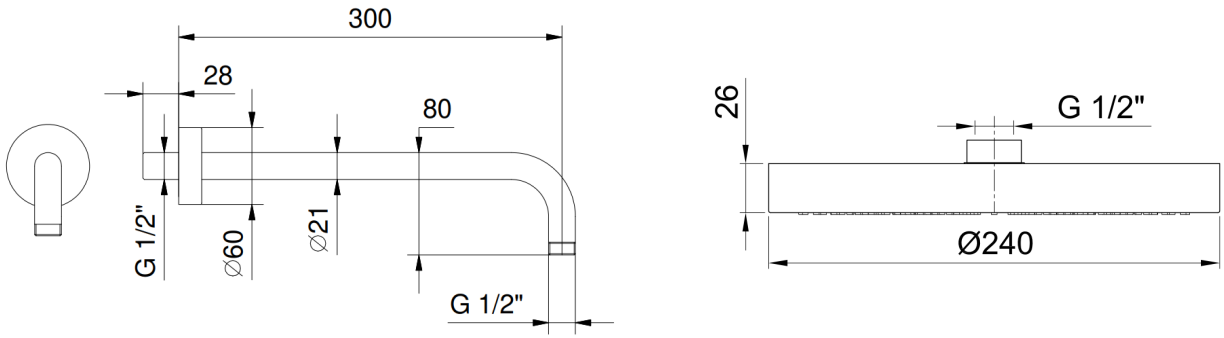

shower rose	240mm
shower arm	300mm
valve	dual without backplate
finish	matt gun metal PVD

Example of combination - 1
outlet landscape or portrait

sailing

complete concealed thermostatic single

outlet shower kit without backplate