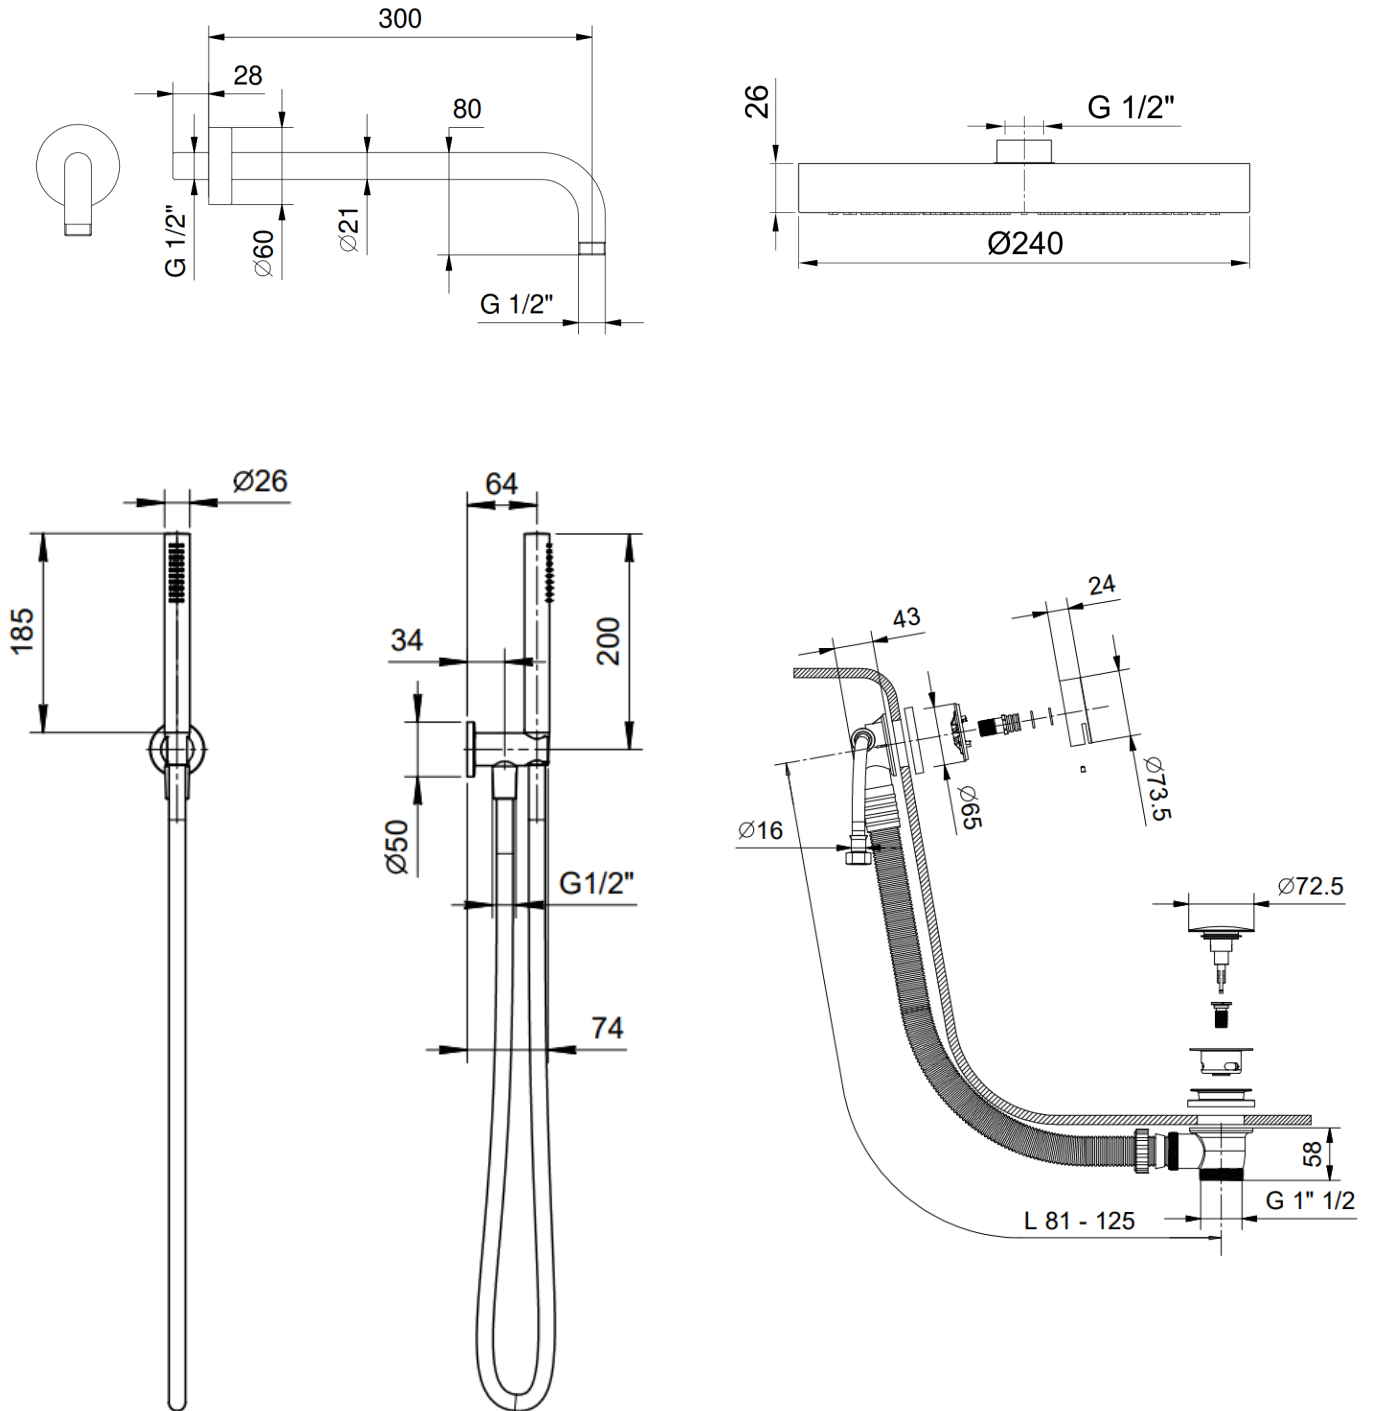

sailing

complete concealed thermostatic triple

outlet shower kit without backplate

The sailing range designed by Yabu Pushelberg clearly refers to the world of water and Lake Orta, inspired by the poetic reinterpretation of the clear lines and volumes of bollards, the most common form of boat cleats, which are essential elements for securing boats to docks by rope, which this range perfectly portrays and transforms into an elegant decorative detail for the bathroom.

shower rose	240mm
shower arm	300mm
hand shower	slim inc PVC hose and water outlet holder
valve	triple outlet without backplate
waste	exfil bath filler with klik waste, for standard tubs
finish	matt gun metal PVD

Example of combinations - 3 outlets landscape or portrait

sailing

complete concealed thermostatic dual

shower kit without backplate

sailing

complete concealed thermostatic dual

shower kit without backplate