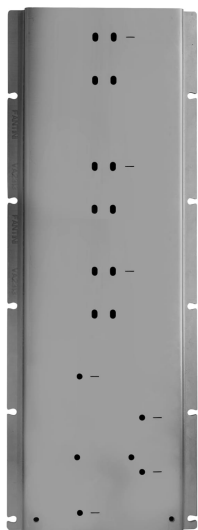

# sailing

 complete thermostatic valve set up

including easy fix system for triple outlet

---

The Fantini Sailing range designed by Yabu Pushelberg clearly refers to the world of water and Lake Orta, inspired by the poetic reinterpretation of the clear lines and volumes of bollards, the most common form of boat cleats, which are essential elements for securing boats to docks by rope, which this range perfectly portrays and transforms into an elegant decorative detail for the bathroom.

dimensions	3/4" inlets
material	easy fix: metal valves: solid brass
finish	matt gun metal PVD
min pressure	3 bar
additional	combinations shown below of portrait or landscape installation options

example of combination - 2 outlets

# sailing

complete thermostatic valve set up

including easy fix system for triple outlet