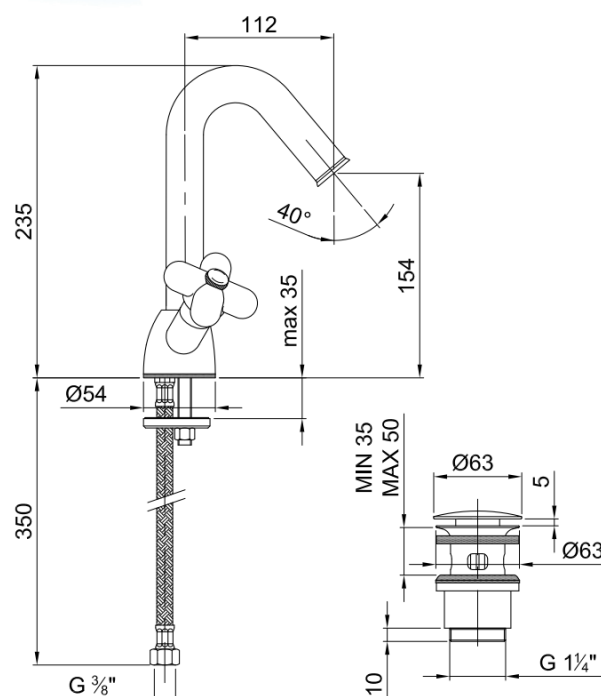

# balocchi

 deck mounted 1 hole basin mixer

Balocchi was originally created in 1978, the first series of coloured taps with enormous success on the market, this range has pop shapes and garish colours available. Then reissued in 2012 with some details updated to make their image more contemporary. This is paired perfectly with our Roma rolled top basins. Sales of the Balocchi range have contributed to the budget used by the company 100 Fontane for Africa, a project in the construction of fountains for the aqueduct built in Masango Burundi.

dimensions	11.5cm spout
material	solid brass
finish	matt black, matt white
min pressure	1 bar
waste	klik waste included
additional	flow restrictor 5 l/min at 3 bar

dimensions	11.5cm spout
material	solid brass
finish	red & chrome combination
min pressure	1 bar
waste	klik waste included
additional	flow restrictor 5 l/min at 3 bar