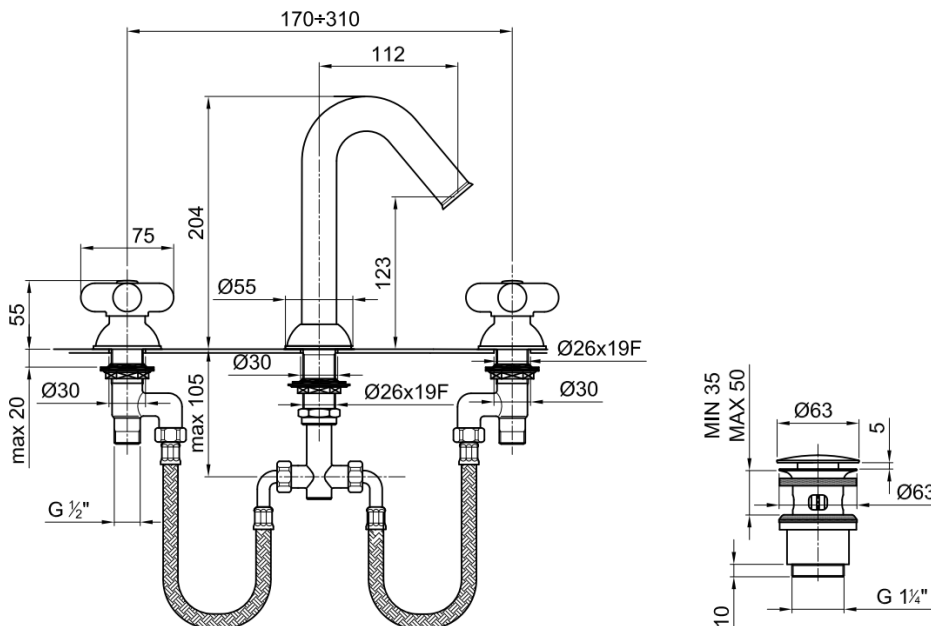

balocchi deck mounted 3 hole basin mixer

Balocchi was originally created in 1978, the first series of coloured taps with enormous success on the market, this range has pop shapes and garish colours available. Then reissued in 2012 with some details updated to make their image more contemporary. This is paired perfectly with our Roma rolled top basins. Sales of the Balocchi range have contributed to the budget used by the company 100 Fontane for Africa, a project in the construction of fountains for the aqueduct built in Masango Burundi.

dimensions 11.5cm spout
 material solid brass
 finish matt black, matt white
 min pressure 1 bar
 waste klik waste included
 additional flow restrictor 5 l/min at 3 bar

balocchi deck mounted 3 hole basin mixer

Balocchi was originally created in 1978, the first series of coloured taps with enormous success on the market, this range has pop shapes and garish colours available. Then reissued in 2012 with some details updated to make their image more contemporary. This is paired perfectly with our Roma rolled top basins. Sales of the Balocchi range have contributed to the budget used by the company 100 Fontane for Africa, a project in the construction of fountains for the aqueduct built in Masango Burundi.

| | |
|--------------|----------------------------------|
| dimensions | 11.5cm spout |
| material | solid brass |
| finish | red & chrome combination |
| min pressure | 1 bar |
| waste | klik waste included |
| additional | flow restrictor 5 l/min at 3 bar |