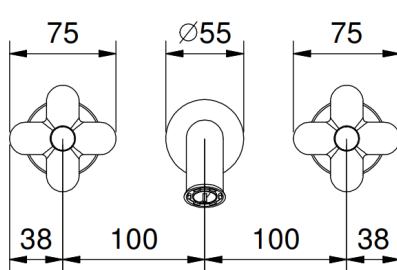

dimensions	20cm spout
material	solid brass
finish	matt black, matt white
min pressure	1 bar
waste	not included
additional	flow restrictor 5 l/min at 3 bar

balocchi wall mounted 3 hole basin mixer

Balocchi was originally created in 1978, the first series of coloured taps with enormous success on the market, this range has pop shapes and garish colours available. Then reissued in 2012 with some details updated to make their image more contemporary. This is paired perfectly with our Roma rolled top basins. Sales of the Balocchi range have contributed to the budget used by the company 100 Fontane for Africa, a project in the construction of fountains for the aqueduct built in Masango Burundi.

dimensions	20cm spout
material	solid brass
finish	red & chrome combination
min pressure	1 bar
waste	not included
additional	flow restrictor 5 l/min at 3 bar

**above illustrates the red/ chrome finish combination