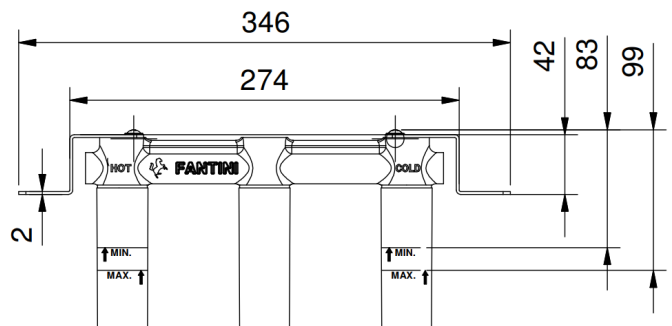

balocchi wall mounted 3 hole basin mixer

Balocchi was originally created in 1978, the first series of coloured taps with enormous success on the market, this range has pop shapes and garish colours available. Then reissued in 2012 with some details updated to make their image more contemporary. This is paired perfectly with our Roma rolled top basins. Sales of the Balocchi range have contributed to the budget used by the company 100 Fontane for Africa, a project in the construction of fountains for the aqueduct built in Masango Burundi.

dimensions	20cm spout
material	solid brass
finish	matt black, matt white
min pressure	1 bar
waste	not included
additional	flow restrictor 5 l/min at 3 bar

balocchi wall mounted 3 hole basin mixer

Balocchi was originally created in 1978, the first series of coloured taps with enormous success on the market, this range has pop shapes and garish colours available. Then reissued in 2012 with some details updated to make their image more contemporary. This is paired perfectly with our Roma rolled top basins. Sales of the Balocchi range have contributed to the budget used by the company 100 Fontane for Africa, a project in the construction of fountains for the aqueduct built in Masango Burundi.

dimensions	20cm spout
material	solid brass
finish	red & chrome combination
min pressure	1 bar
waste	not included
additional	flow restrictor 5 l/min at 3 bar

**above illustrates the red/ chrome finish combination