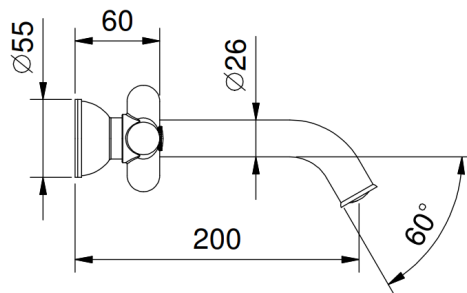

dimensions	20cm spout
material	solid brass
finish	matt black, matt white
min pressure	1 bar
waste	not included
additional	flow restrictor 5 l/min at 3 bar

balocchi wall mounted 3 hole basin mixer

Balocchi was originally created in 1978, the first series of coloured taps with enormous success on the market, this range has pop shapes and garish colours available. Then reissued in 2012 with some details updated to make their image more contemporary. This is paired perfectly with our Roma rolled top basins. Sales of the Balocchi range have contributed to the budget used by the company 100 Fontane for Africa, a project in the construction of fountains for the aqueduct built in Masango Burundi.

dimensions	20cm spout
material	solid brass
finish	red & chrome combination
min pressure	1 bar
waste	not included
additional	flow restrictor 5 l/min at 3 bar

**above illustrates the red/ chrome finish combination