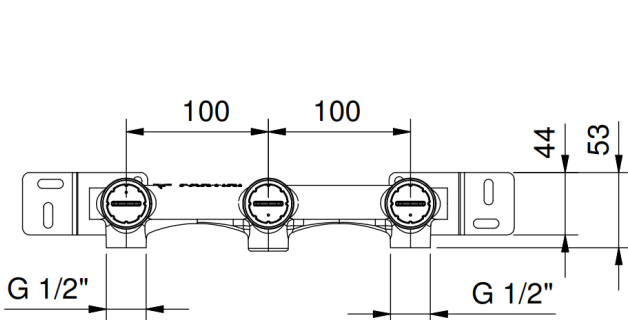

balocchi wall mounted 3 hole basin mixer

Balocchi was originally created in 1978, the first series of coloured taps with enormous success on the market, this range has pop shapes and garish colours available. Then reissued in 2012 with some details updated to make their image more contemporary. This is paired perfectly with our Roma rolled top basins. Sales of the Balocchi range have contributed to the budget used by the company 100 Fontane for Africa, a project in the construction of fountains for the aqueduct built in Masango Burundi.

dimensions	20cm spout
material	solid brass
finish	matt black, matt white
min pressure	1 bar
waste	not included
additional	flow restrictor 5 l/min at 3 bar

balocchi wall mounted 3 hole basin mixer

Balocchi was originally created in 1978, the first series of coloured taps with enormous success on the market, this range has pop shapes and garish colours available. Then reissued in 2012 with some details updated to make their image more contemporary. This is paired perfectly with our Roma rolled top basins. Sales of the Balocchi range have contributed to the budget used by the company 100 Fontane for Africa, a project in the construction of fountains for the aqueduct built in Masango Burundi.

dimensions	20cm spout
material	solid brass
finish	red & chrome combination
min pressure	1 bar
waste	not included
additional	flow restrictor 5 l/min at 3 bar

**above illustrates the red/ chrome finish combination