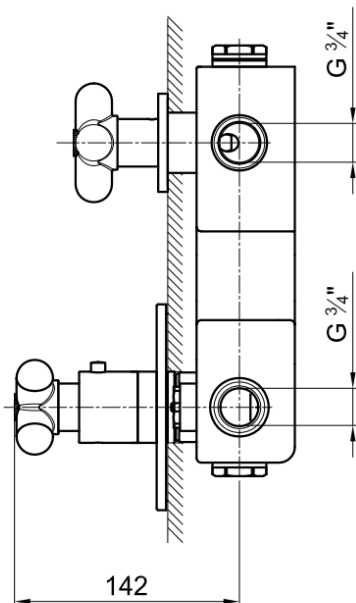

shower rose 200mm
shower arm 300mm
valve single outlet
finish matt black, matt white

balocchi

complete concealed thermostatic
single outlet shower kit

balocchi complete concealed thermostatic

single outlet shower kit

shower rose	200mm
shower arm	300mm
valve	single outlet
finish	red & chrome combination

**above illustrates the red/ chrome finish combination

balocchi

complete concealed thermostatic
single outlet shower kit