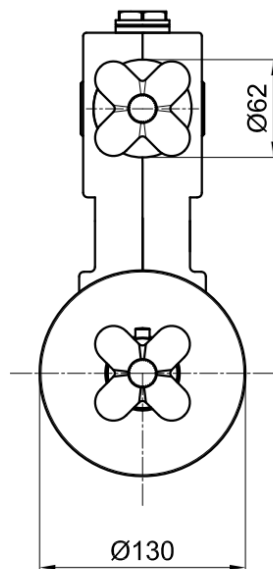

shower rose 200mm
shower arm 300mm
valve single outlet
finish matt black, matt white

balocchi

complete concealed thermostatic
single outlet shower kit

balocchi complete concealed thermostatic

single outlet shower kit

shower rose	200mm
shower arm	300mm
valve	single outlet
finish	red & chrome combination

**above illustrates the red/ chrome finish combination

balocchi

complete concealed thermostatic
single outlet shower kit