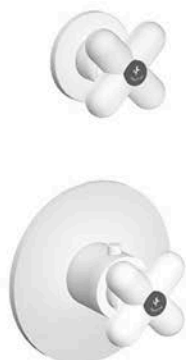

balocchi

complete concealed thermostatic
single outlet shower kit

Balocchi was originally created in 1978, the first series of coloured taps with enormous success on the market, this range has pop shapes and garish colours available. Then reissued in 2012 with some details updated to make their image more contemporary. This is paired perfectly with our Roma rolled top basins. Sales of the Balocchi range have contributed to the budget used by the company 100 Fontane for Africa, a project in the construction of fountains for the aqueduct built in Masango Burundi.

shower rose 200mm
shower arm 300mm
valve single outlet
finish matt black, matt white

balocchi

complete concealed thermostatic
single outlet shower kit

balocchi complete concealed thermostatic

single outlet shower kit

Balocchi was originally created in 1978, the first series of coloured taps with enormous success on the market, this range has pop shapes and garish colours available. Then reissued in 2012 with some details updated to make their image more contemporary. This is paired perfectly with our Roma rolled top basins. Sales of the Balocchi range have contributed to the budget used by the company 100 Fontane for Africa, a project in the construction of fountains for the aqueduct built in Masango Burundi.

shower rose	200mm
shower arm	300mm
valve	single outlet
finish	red & chrome combination

**above illustrates the red/ chrome finish combination

balocchi

complete concealed thermostatic
single outlet shower kit