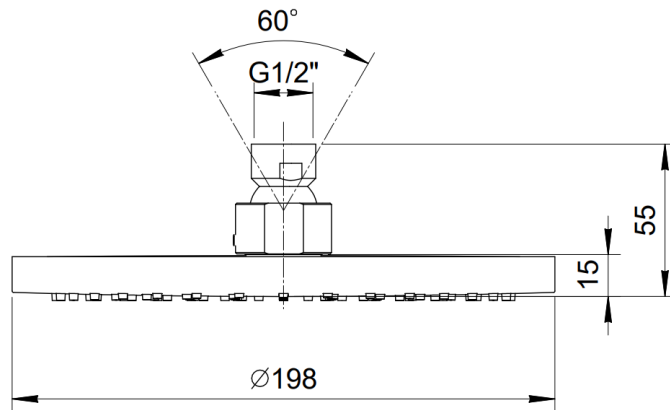

shower rose 200mm
shower arm 300mm
valve single outlet
finish matt black, matt white

balocchi

complete concealed thermostatic
single outlet shower kit

balocchi complete concealed thermostatic

single outlet shower kit

shower rose	200mm
shower arm	300mm
valve	single outlet
finish	red & chrome combination

**above illustrates the red/ chrome finish combination

balocchi

complete concealed thermostatic
single outlet shower kit