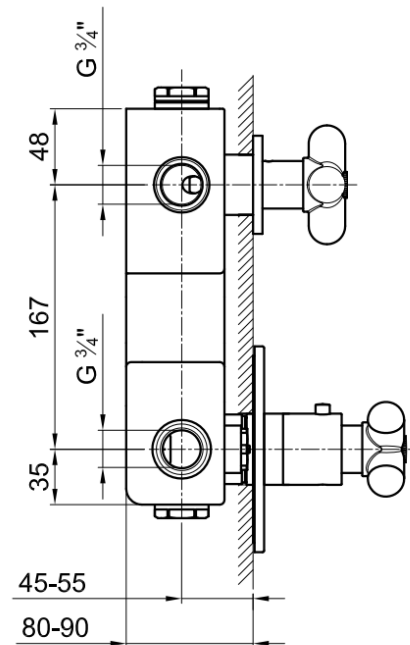

shower rose 200mm
shower arm 300mm
valve single outlet
finish matt black, matt white

balocchi

complete concealed thermostatic
single outlet shower kit

balocchi complete concealed thermostatic

single outlet shower kit

shower rose	200mm
shower arm	300mm
valve	single outlet
finish	red & chrome combination

**above illustrates the red/ chrome finish combination

balocchi

complete concealed thermostatic
single outlet shower kit