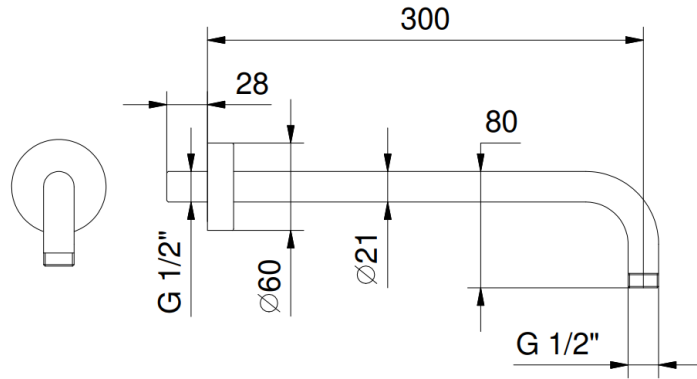

shower rose 200mm
shower arm 300mm
valve single outlet
finish matt black, matt white

balocchi

complete concealed thermostatic
single outlet shower kit

balocchi complete concealed thermostatic

single outlet shower kit

shower rose	200mm
shower arm	300mm
valve	single outlet
finish	red & chrome combination

**above illustrates the red/ chrome finish combination

balocchi

complete concealed thermostatic
single outlet shower kit