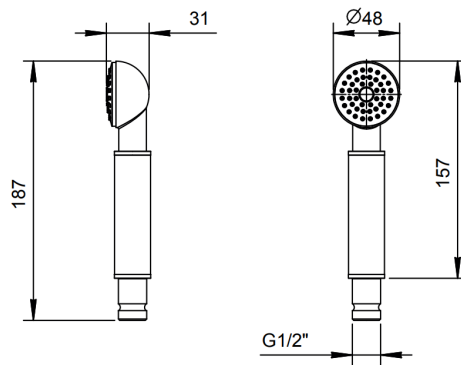

- shower rose 200mm
- shower arm 300mm
- hand shower standard inc PVC hose and water outlet holder
- valve dual outlet
- waste exfil bath filler with klik waste, for standard tubs
- finish matt black, matt white

# balocchi complete concealed thermostatic triple outlet shower kit

1.5m with 1/2" inlet

- shower rose 200mm
- shower arm 300mm
- hand shower standard inc metal hose and water outlet holder
- valve dual outlet
- waste exfil bath filler with klik waste, for standard tubs
- finish red & chrome combination