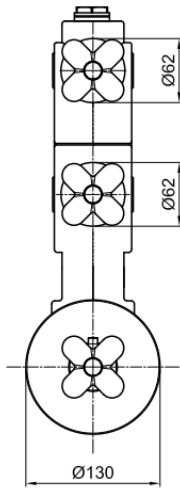

- shower rose 200mm
- shower arm 300mm
- hand shower standard inc PVC hose and water outlet holder
- valve dual outlet
- waste exfil bath filler with klik waste, for standard tubs
- finish matt black, matt white

# balocchi complete concealed thermostatic triple outlet shower kit

1.5m with 1/2" inlet

- shower rose 200mm
- shower arm 300mm
- hand shower standard inc metal hose and water outlet holder
- valve dual outlet
- waste exfil bath filler with klik waste, for standard tubs
- finish red & chrome combination