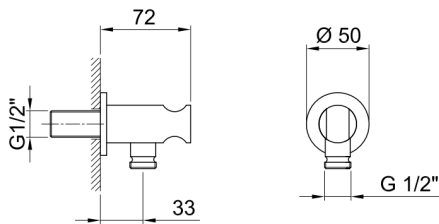

balocchi complete concealed thermostatic triple outlet shower kit