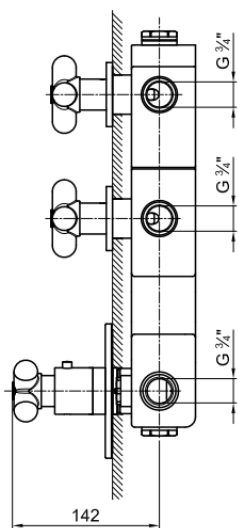

- shower rose 200mm
- shower arm 300mm
- hand shower standard inc PVC hose and water outlet holder
- valve dual outlet
- waste exfil bath filler with klik waste, for standard tubs
- finish matt black, matt white

# balocchi complete concealed thermostatic triple outlet shower kit

1.5m with 1/2" inlet

- shower rose 200mm
- shower arm 300mm
- hand shower standard inc metal hose and water outlet holder
- valve dual outlet
- waste exfil bath filler with klik waste, for standard tubs
- finish red & chrome combination