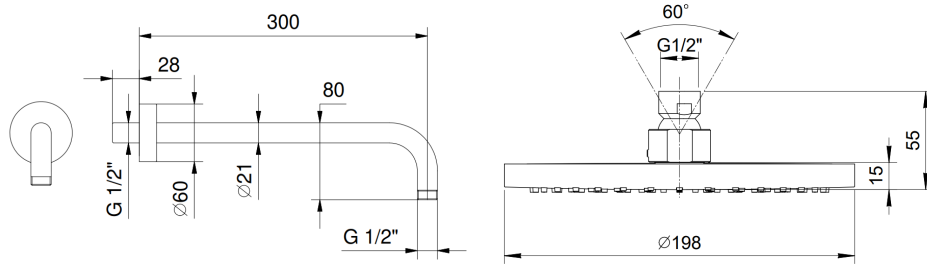

balocchi complete concealed thermostatic triple outlet shower kit