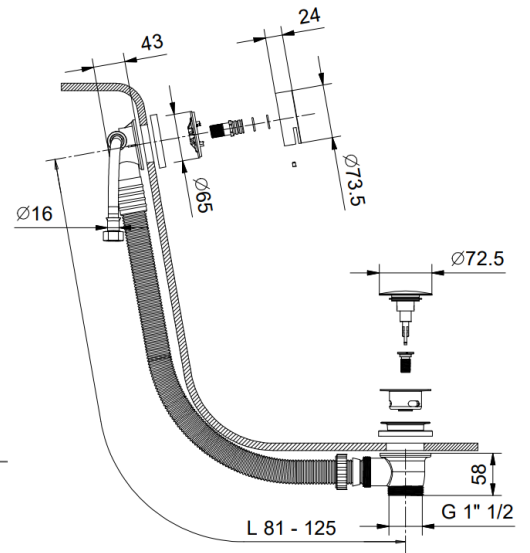

- shower rose 200mm
- shower arm 300mm
- hand shower standard inc PVC hose and water outlet holder
- valve dual outlet
- waste exfil bath filler with klik waste, for standard tubs
- finish matt black, matt white

# balocchi complete concealed thermostatic triple outlet shower kit

1.5m with 1/2" inlet

- shower rose 200mm
- shower arm 300mm
- hand shower standard inc metal hose and water outlet holder
- valve dual outlet
- waste exfil bath filler with klik waste, for standard tubs
- finish red & chrome combination