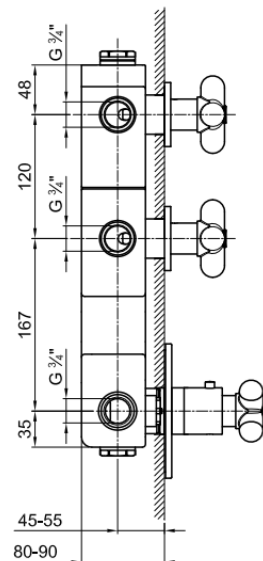

- shower rose 200mm
- shower arm 300mm
- hand shower standard inc PVC hose and water outlet holder
- valve dual outlet
- waste exfil bath filler with klik waste, for standard tubs
- finish matt black, matt white

# balocchi complete concealed thermostatic triple outlet shower kit

1.5m with 1/2" inlet

- shower rose 200mm
- shower arm 300mm
- hand shower standard inc metal hose and water outlet holder
- valve dual outlet
- waste exfil bath filler with klik waste, for standard tubs
- finish red & chrome combination